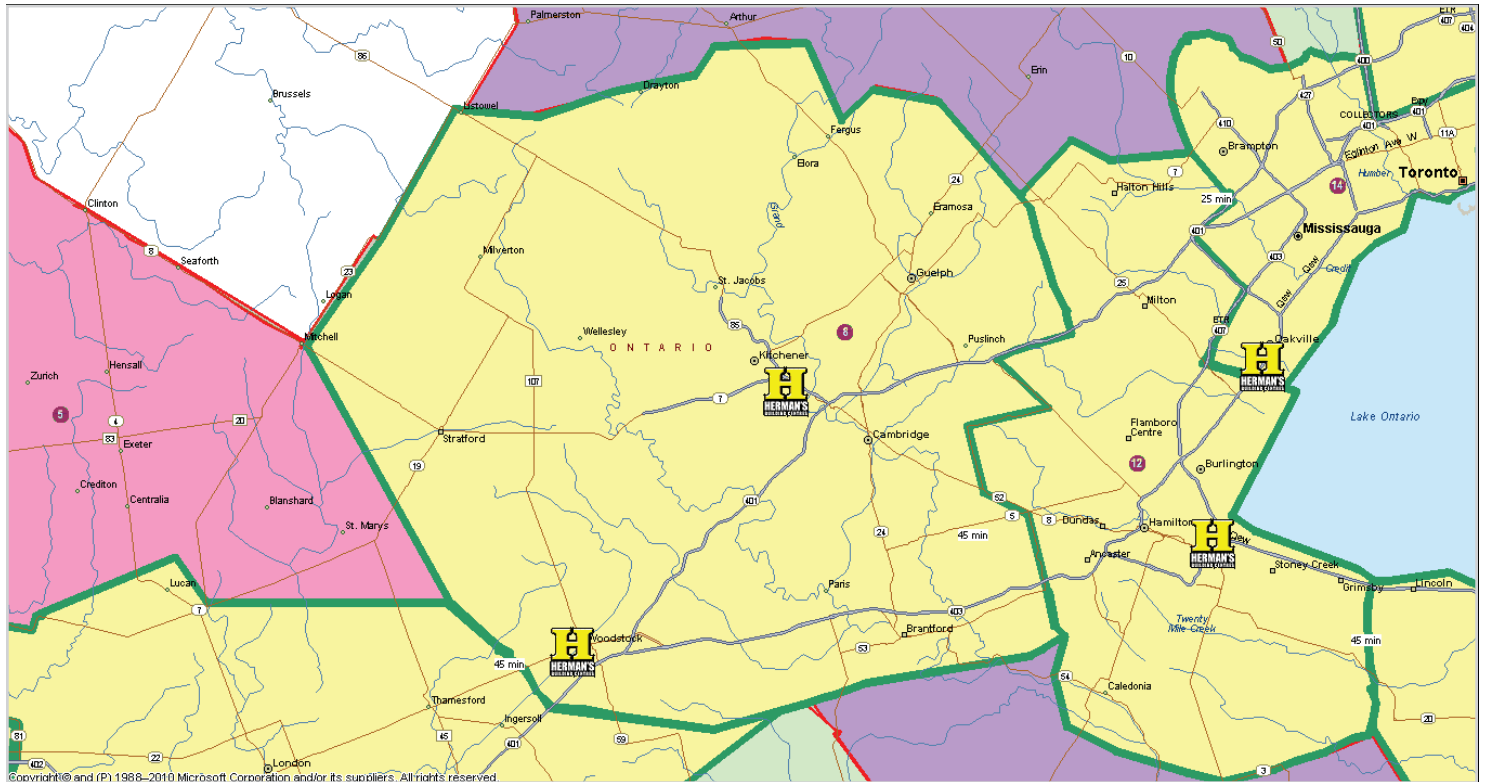

SHIPPING ZONE 1

(Tuesday) (C, M) (H, G) (SR, MR) (Sarnia)

SHIPPING ZONE 2

(Tuesday, Thursday) (H, G) (C, M) (SR, MR, WD) (Sarnia)

SHIPPING ZONE 3

(Monday-Friday) (B, C, M) (H, U, G, E) (SR, MR, WD) (Sarnia)

SHIPPING ZONE 4

(Monday-Friday) (B, C, M) (H, U, G, E, S) (SR, MR, CR, SS, WD) (London)

SHIPPING ZONE 5

(Wednesday) (C, M) (H, G) (SR, MR) (Sarnia)

SHIPPING ZONE 6

(Monday, Wednesday, Friday) (B) (H, G, S) (SR, MR, CR, SS, WD) (London)

SHIPPING ZONE 7

(Thursday) (C, M) (H, G) (SR, MR, CR, SS, WD) (Hamilton)

SHIPPING ZONE 8

(Monday-Friday) (B, C, M) (H, U, G, E, S) (SR, MR, CR) (Kitchener)

SHIPPING ZONE 9

(3rd Party) (G) (SR, MR, CR) (Kitchener)