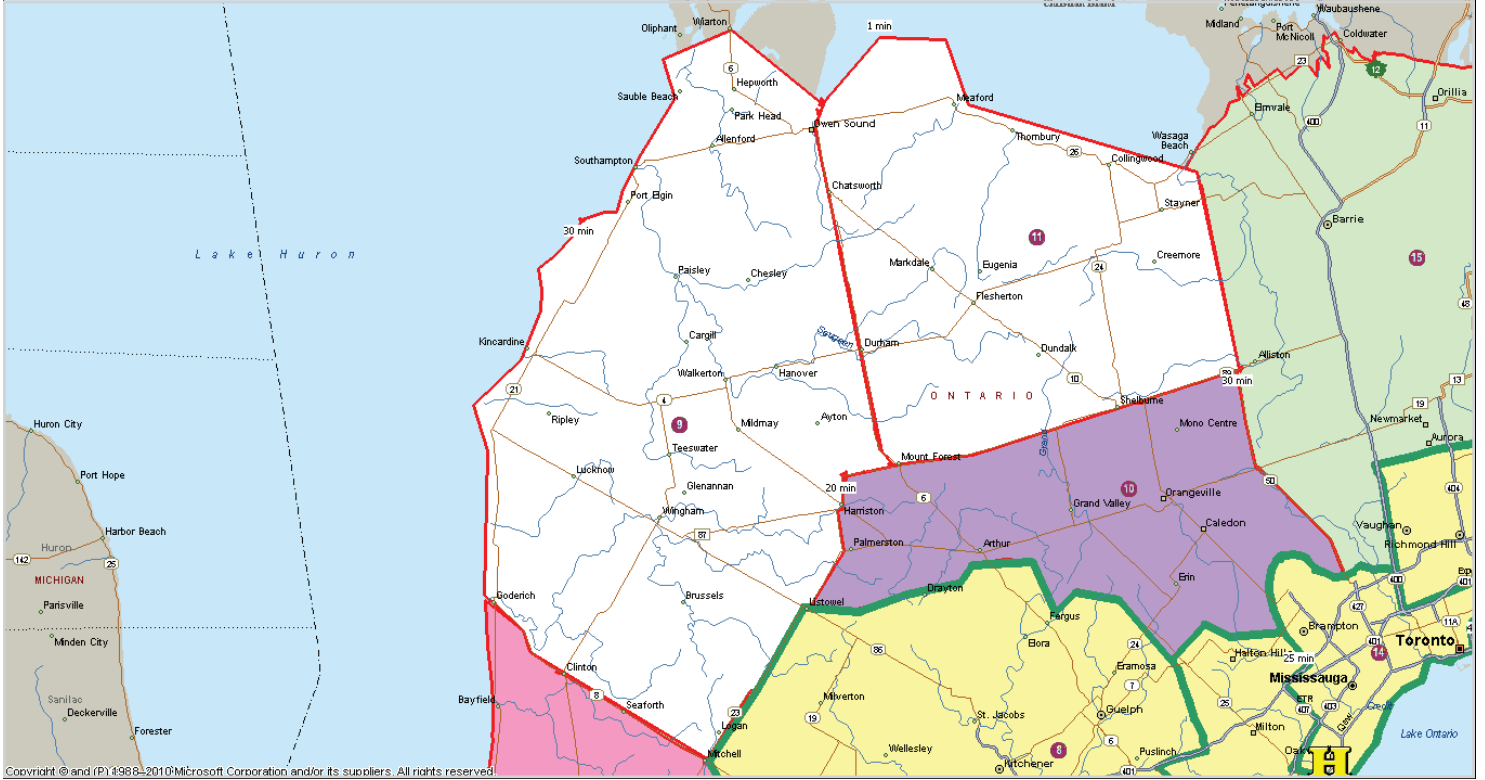

SHIPPING ZONE 7

(Thursday) (C, M) (H, G) (SR, MR, CR, SS, WD) (Hamilton)

SHIPPING ZONE 8

(Monday-Friday) (B, C, M) (H, U, G, E, S) (SR, MR, CR) (Kitchener)

SHIPPING ZONE 9

(3rd Party) (G) (SR, MR, CR) (Kitchener)