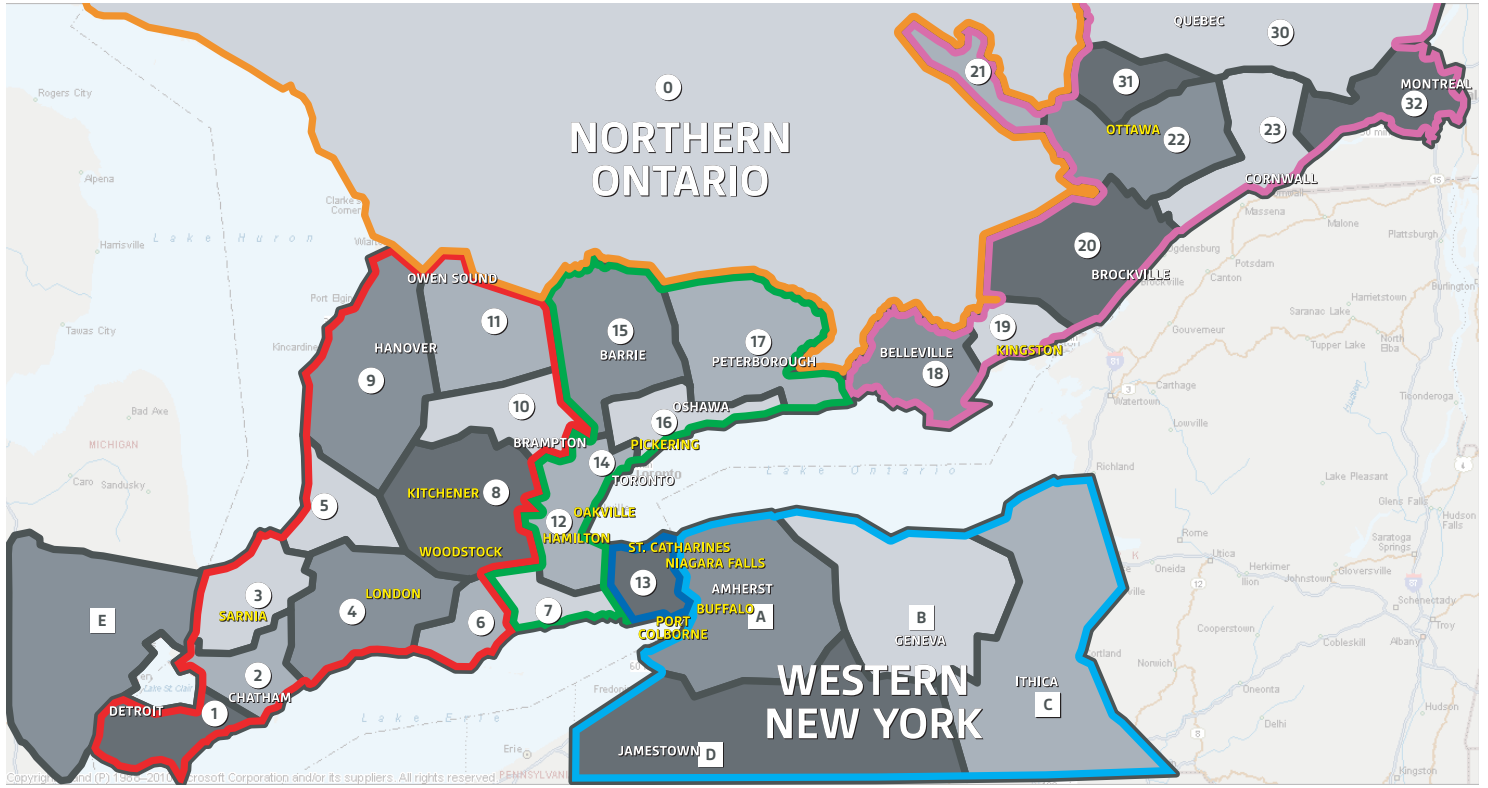

Central Dispatch

Phone: 905-641-0376

E-mail: ccc@hermanssupply.com

REGION ▶	WESTERN	CENTRAL	NIAGARA	EASTERN	NORTHERN	WESTERN NEW YORK
Stores Per Region	Sarnia London Kitchen Woodstock	Hamilton Oakville Pickering	St. Catharines Niagara Falls Port Colborne	Kingston Ottawa	Corporate	West Seneca
Sales and Delivery Zones	1 2 3 4 5 6 8 9 10 11	7 12 14 15 16 17	13	18 19 20 21 22 23 30 31 32	0	A B C D