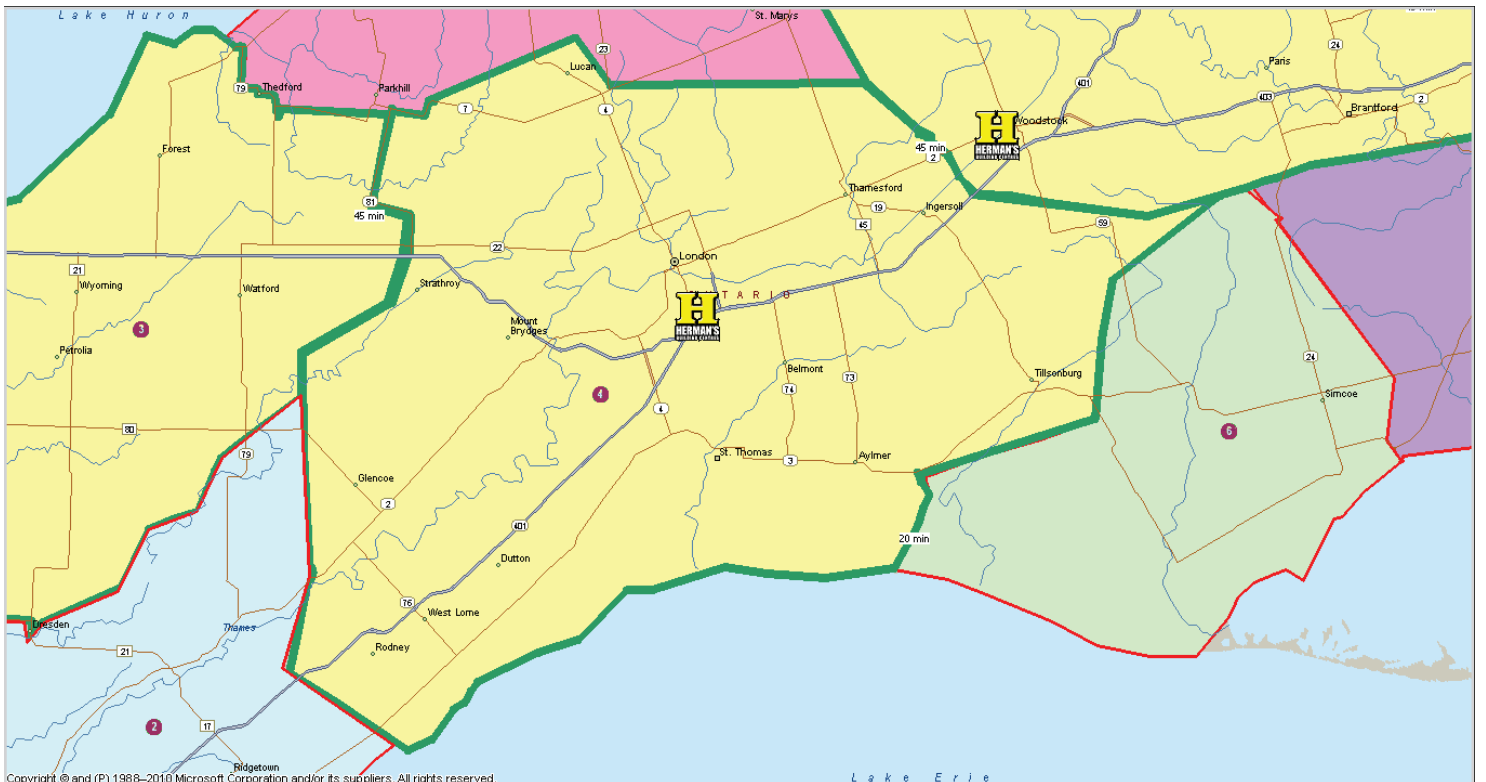

SHIPPING ZONE 1

(Tuesday) (C, M) (H, G) (SR, MR) (Sarnia)

SHIPPING ZONE 2

(Tuesday, Thursday) (H, G) (C, M) (SR, MR, WD) (Sarnia)

SHIPPING ZONE 3

(Monday-Friday) (B, C, M) (H, U, G, E) (SR, MR, WD) (Sarnia)

SHIPPING ZONE 4

(Monday-Friday) (B, C, M) (H, U, G, E, S) (SR, MR, CR, SS, WD) (London)

SHIPPING ZONE 5

(Wednesday) (C, M) (H, G) (SR, MR) (Sarnia)

SHIPPING ZONE 6

(Monday, Wednesday, Friday) (B) (H, G, S) (SR, MR, CR, SS, WD) (London)