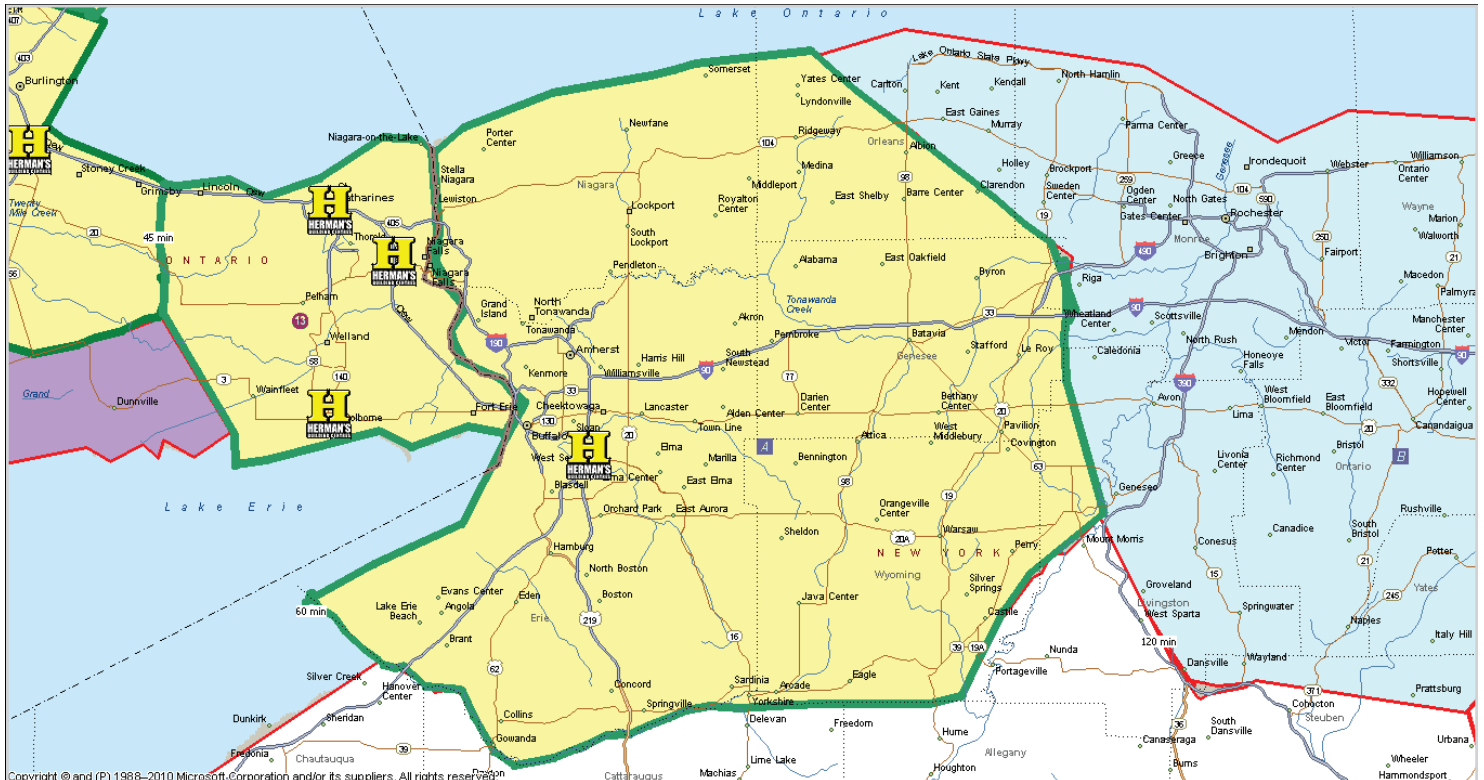

SHIPPING ZONE 16

(Monday-Friday) (B, C, M, LDT) (H, U, G, E, S) (SR, MR, CR) (Pickering)

SHIPPING ZONE 17

(Tuesday, Thursday) (B) (H, G) (SR, MR, CR) (Pickering)

SHIPPING ZONE 18

(Wednesday) (C, M) (H, G) (SR, MR, CR, SS) (Kingston)

SHIPPING ZONE 22

(Monday-Friday) (B, C, M, HDT) (H, U, G, S) (SR, MR, CR) (Ottawa)

SHIPPING ZONE 23

(Wednesday) (C, M, HDT) (H, G) (SR, MR, CR) (Ottawa)

SHIPPING ZONE 31

(Monday-Friday) (G) (M, HDT (IRP Plated Only)) (SR, MR, CR) (Ottawa)

SHIPPING ZONE 32

(Tuesday) (G) (M,H DT (IRP Plated Only)) (SR, MR, CR) (Ottawa)

SHIPPING ZONE A

(Monday-Friday) (B,C,M,LDT,TT) (SR, MR, CR, SS, ST, WD) (Buffalo)

SHIPPING ZONE D

(3rd Party Freight Quote) (SR, MR, CR, SS, WD) (Buffalo)