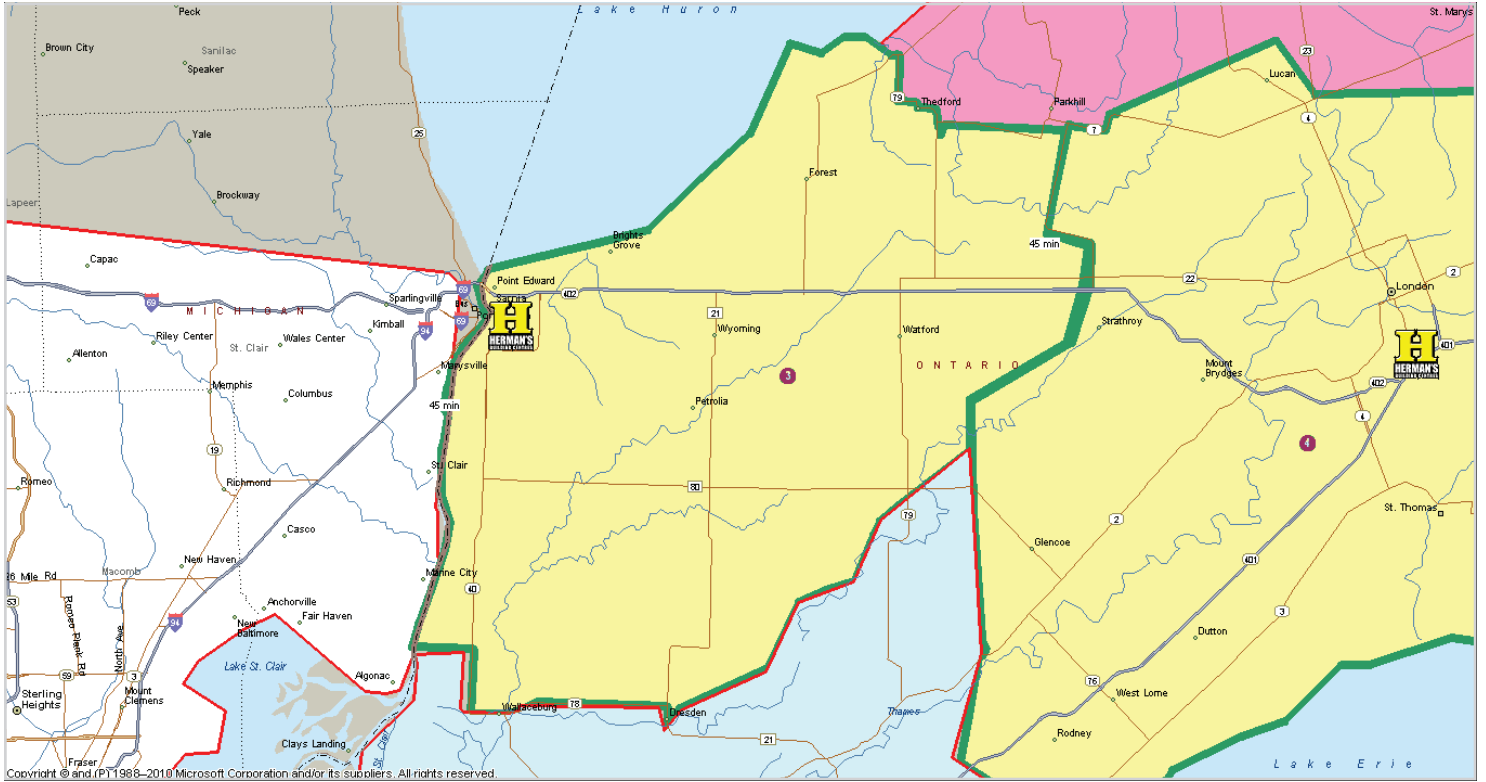

SHIPPING ZONE 1

(Tuesday) (C, M) (H, G) (SR, MR) (Sarnia)

SHIPPING ZONE 2

(Tuesday, Thursday) (H, G) (C, M) (SR, MR, WD) (Sarnia)

SHIPPING ZONE 3

(Monday-Friday) (B, C, M) (H, U, G, E) (SR, MR, WD) (Sarnia)

SHIPPING ZONE 4

(Monday-Friday) (B, C, M) (H, U, G, E, S) (SR, MR, CR, SS, WD) (London)

SHIPPING ZONE 5

(Wednesday) (C, M) (H, G) (SR, MR) (Sarnia)

SHIPPING ZONE 6

(Monday, Wednesday, Friday) (B) (H, G, S) (SR, MR, CR, SS, WD) (London)