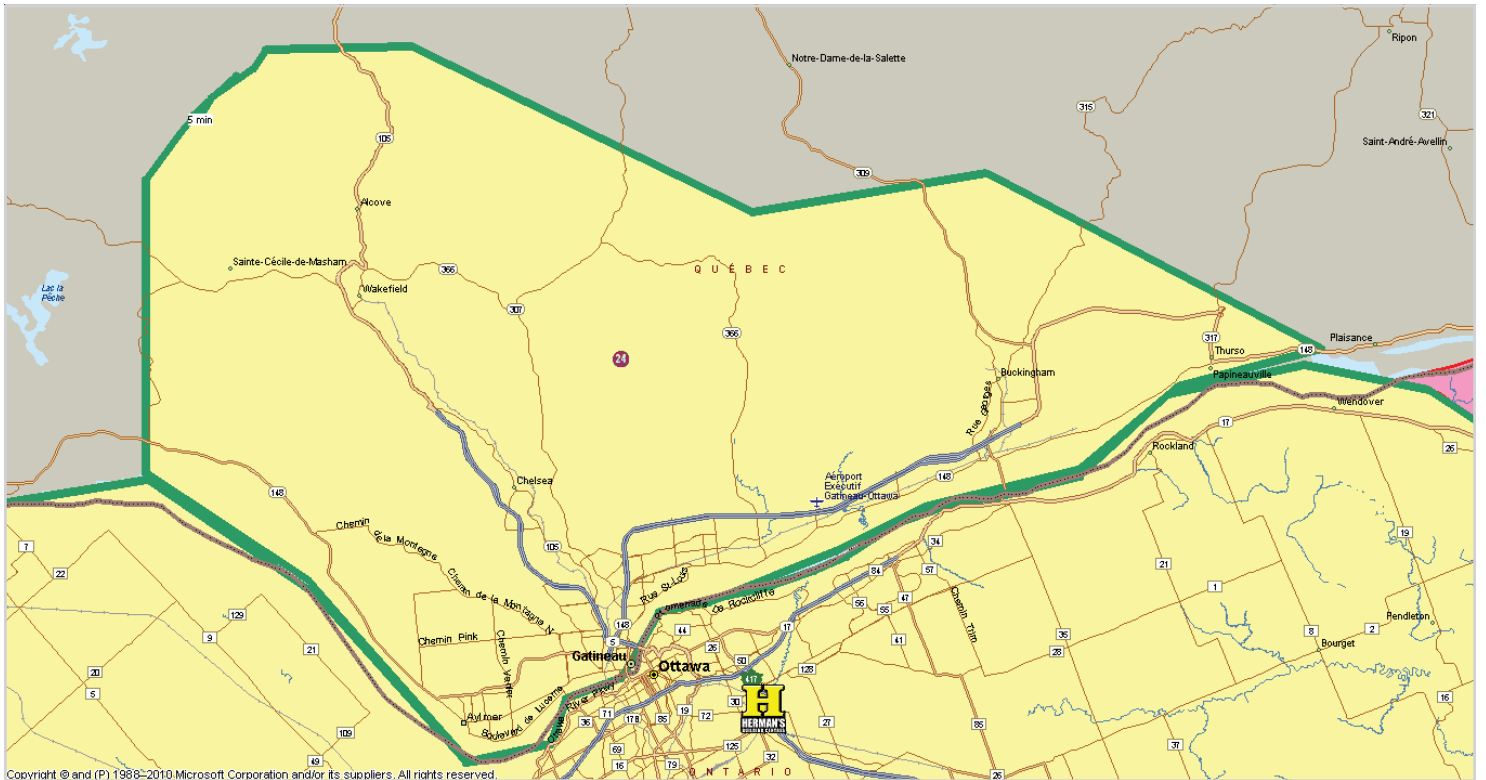

SHIPPING ZONE 16

(Monday-Friday) (B, C, M, LDT) (H, U, G, E, S) (SR, MR, CR) (Pickering)

SHIPPING ZONE 17

(Tuesday, Thursday) (B) (H, G) (SR, MR, CR) (Pickering)

SHIPPING ZONE 18

(Wednesday) (C, M) (H, G) (SR, MR, CR, SS) (Kingston)

SHIPPING ZONE 22

(Monday-Friday) (B, C, M, HDT) (H, U, G, S) (SR, MR, CR) (Ottawa)

SHIPPING ZONE 23

(Wednesday) (C, M, HDT) (H, G) (SR, MR, CR) (Ottawa)

SHIPPING ZONE 31

(Monday-Friday) (G) (M, HDT (IRP Plated Only)) (SR, MR, CR) (Ottawa)