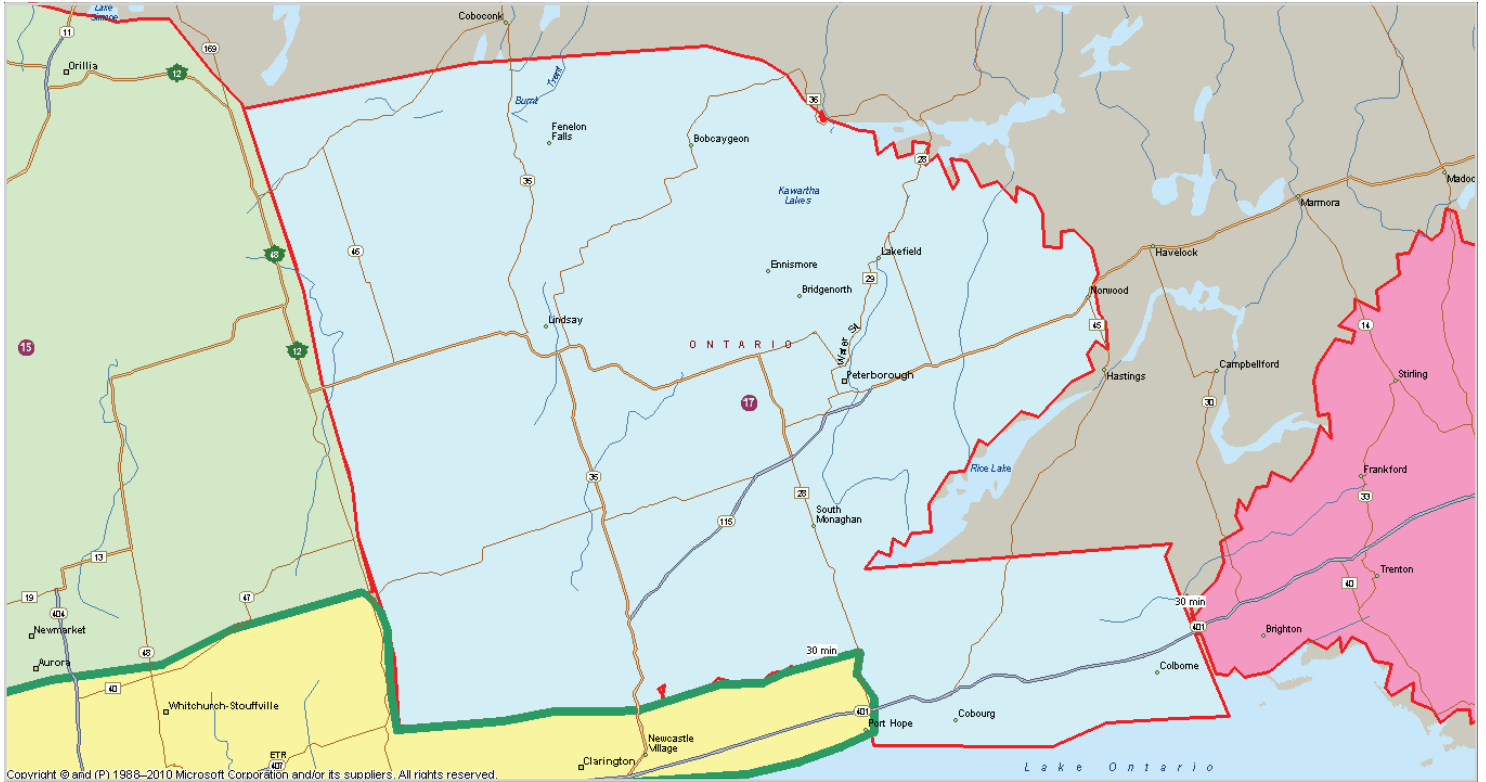

SHIPPING ZONE 13

(Monday-Friday) (B, C, M, TT) (H, U, G, E, S, T) (SR, MR, CR) (St Catharines)

SHIPPING ZONE 14

(Monday-Friday) (B, C, M, LDT) (H, U, G, E, S) (SR, MR, CR) (Oakville)

SHIPPING ZONE 15

(Monday, Wednesday, Friday) (B, LDT) (H, G) (SR, MR, CR) (Pickering)

SHIPPING ZONE 16

(Monday-Friday) (B, C, M, LDT) (H, U, G, E, S) (SR, MR, CR) (Pickering)

SHIPPING ZONE 17

(Tuesday, Thursday) (B) (H, G) (SR, MR, CR) (Pickering)

SHIPPING ZONE 18

(Wednesday) (C, M) (H, G) (SR, MR, CR, SS) (Kingston)