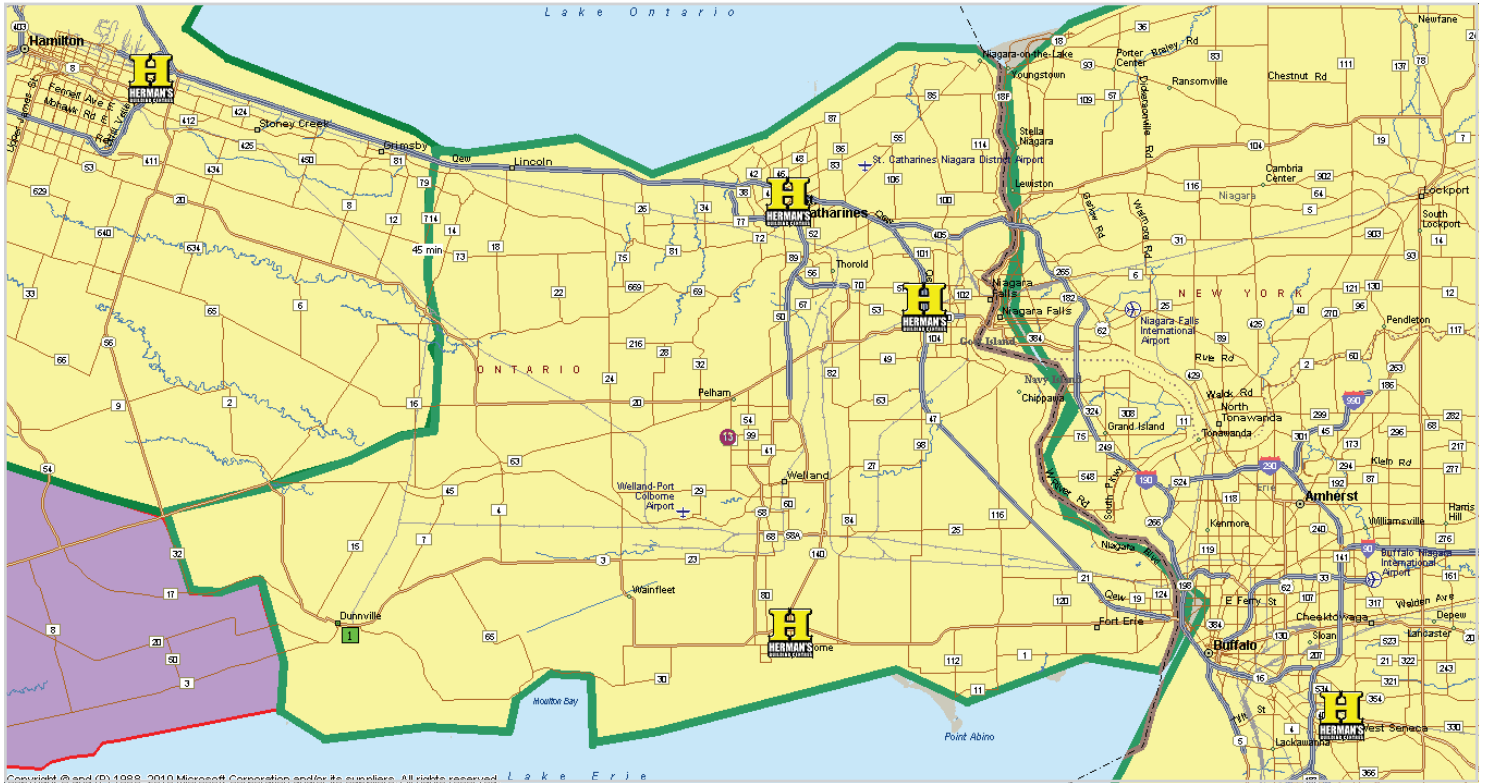

SHIPPING ZONE 7

(Thursday) (C, M) (H, G) (SR, MR, CR, SS, WD) (Hamilton)

SHIPPING ZONE 8

(Monday-Friday) (B, C, M) (H, U, G, E, S) (SR, MR, CR) (Kitchener)

SHIPPING ZONE 9

(3rd Party) (G) (SR, MR, CR) (Kitchener)

SHIPPING ZONE 10

(Thursday) (H, G) (C, M) (SR, MR, CR) (Kitchener)

SHIPPING ZONE 11

(3rd Party) (G) (SR, MR, CR) (Kitchener)

SHIPPING ZONE 12

(Monday-Friday) (B,C,M,HDT,TT) (H,U,G,E,S,T) (SR,MR,CR,SS,ST,WD) (Hamilton)

SHIPPING ZONE 13

(Monday-Friday) (B, C, M, TT) (H, U, G, E, S, T) (SR, MR, CR) (St Catharines)

SHIPPING ZONE 14

(Monday-Friday) (B, C, M, LDT) (H, U, G, E, S) (SR, MR, CR) (Oakville)

SHIPPING ZONE 15

(Monday, Wednesday, Friday) (B, LDT) (H, G) (SR, MR, CR) (Pickering)

SHIPPING ZONE 16

(Monday-Friday) (B, C, M, LDT) (H, U, G, E, S) (SR, MR, CR) (Pickering)

SHIPPING ZONE 17

(Tuesday, Thursday) (B) (H, G) (SR, MR, CR) (Pickering)

SHIPPING ZONE 18

(Wednesday) (C, M) (H, G) (SR, MR, CR, SS) (Kingston)