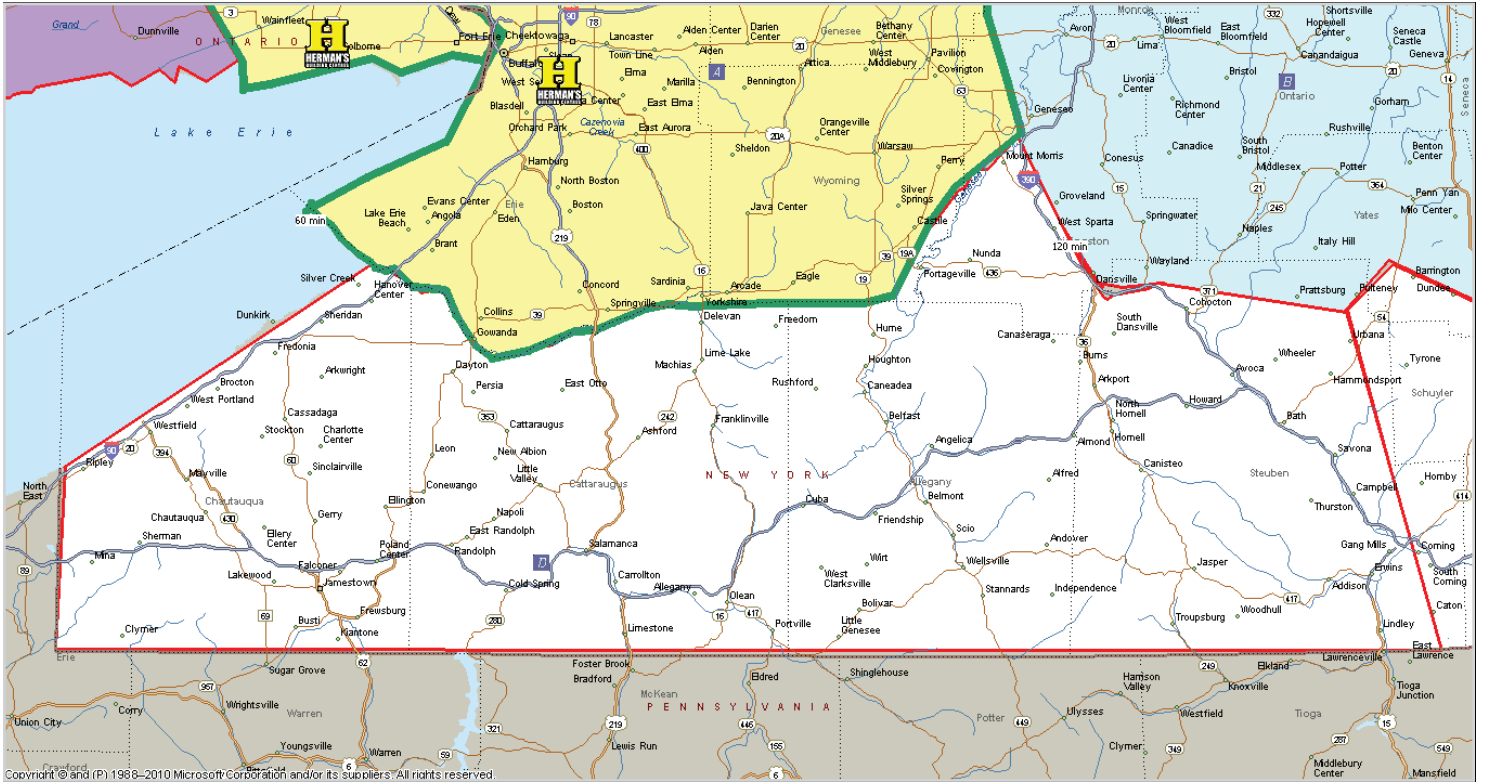

SHIPPING ZONE 16

(Monday-Friday) (B, C, M, LDT) (H, U, G, E, S) (SR, MR, CR) (Pickering)

SHIPPING ZONE 17

(Tuesday, Thursday) (B) (H, G) (SR, MR, CR) (Pickering)

SHIPPING ZONE 18

(Wednesday) (C, M) (H, G) (SR, MR, CR, SS) (Kingston)

SHIPPING ZONE 32

(Tuesday) (G) (M,H DT (IRP Plated Only)) (SR, MR, CR) (Ottawa)

SHIPPING ZONE A

(Monday-Friday) (B,C,M,LDT,TT) (SR, MR, CR, SS, ST, WD) (Buffalo)

SHIPPING ZONE D

(3rd Party Freight Quote) (SR, MR, CR, SS, WD) (Buffalo)