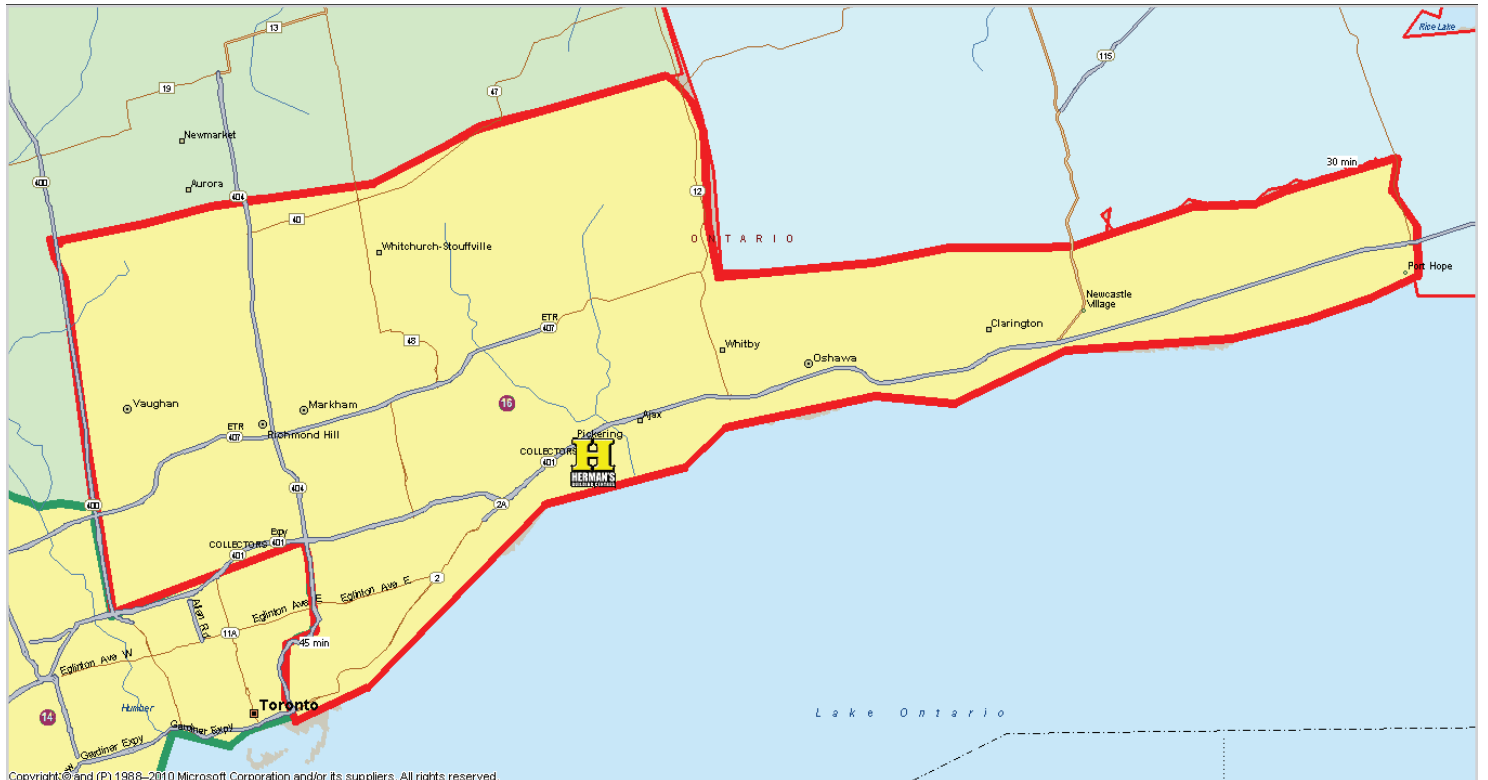

SHIPPING ZONE 13

(Monday-Friday) (B, C, M, TT) (H, U, G, E, S, T) (SR, MR, CR) (St Catharines)

SHIPPING ZONE 14

(Monday-Friday) (B, C, M, LDT) (H, U, G, E, S) (SR, MR, CR) (Oakville)

SHIPPING ZONE 15

(Monday, Wednesday, Friday) (B, LDT) (H, G) (SR, MR, CR) (Pickering)

SHIPPING ZONE 16

(Monday-Friday) (B, C, M, LDT) (H, U, G, E, S) (SR, MR, CR) (Pickering)

SHIPPING ZONE 17

(Tuesday, Thursday) (B) (H, G) (SR, MR, CR) (Pickering)

SHIPPING ZONE 18

(Wednesday) (C, M) (H, G) (SR, MR, CR, SS) (Kingston)