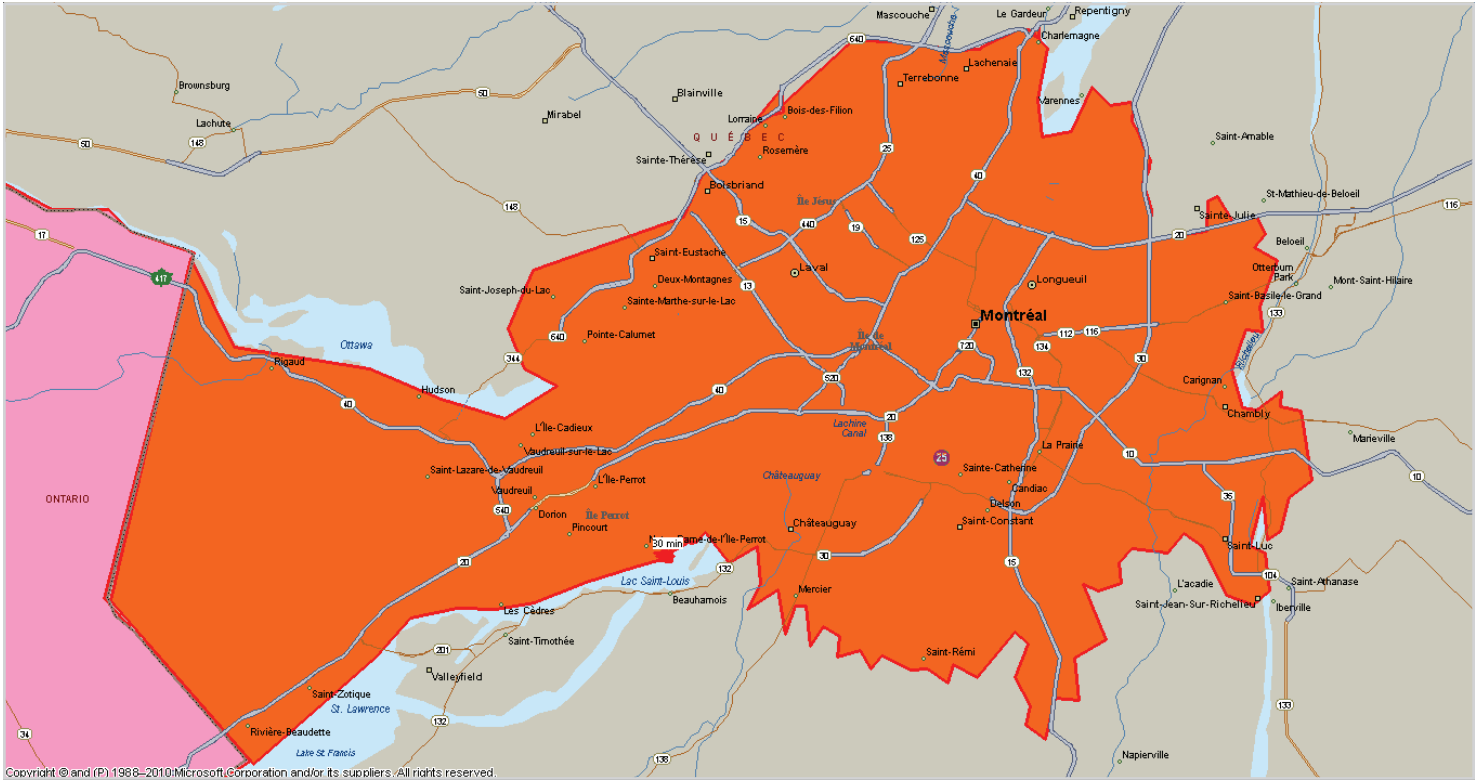

SHIPPING ZONE 32

(Tuesday) (G) (M,H DT (IRP Plated Only)) (SR, MR, CR) (Ottawa)