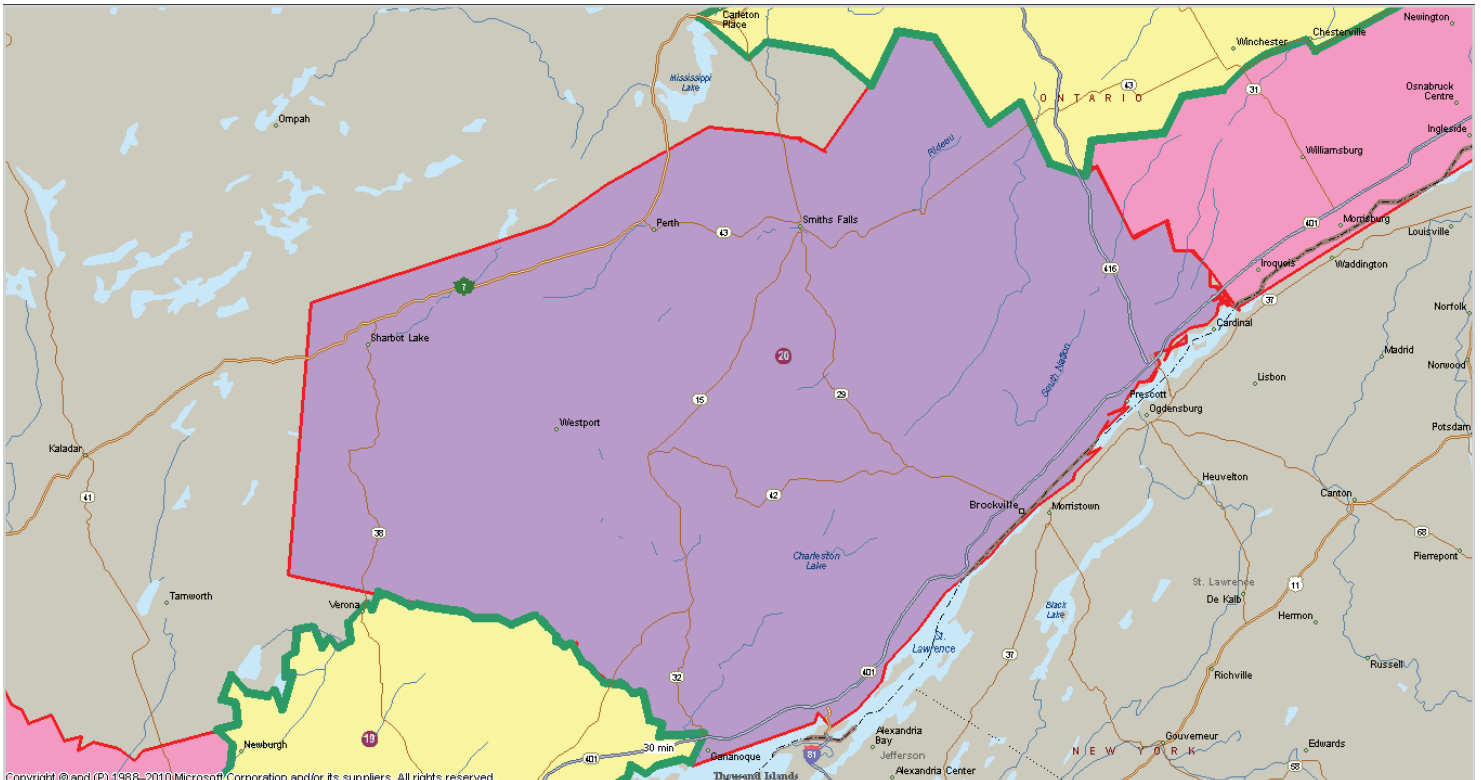

SHIPPING ZONE 20

(Thursday) (C, M) (SR, MR, CR, SS) (Kingston)