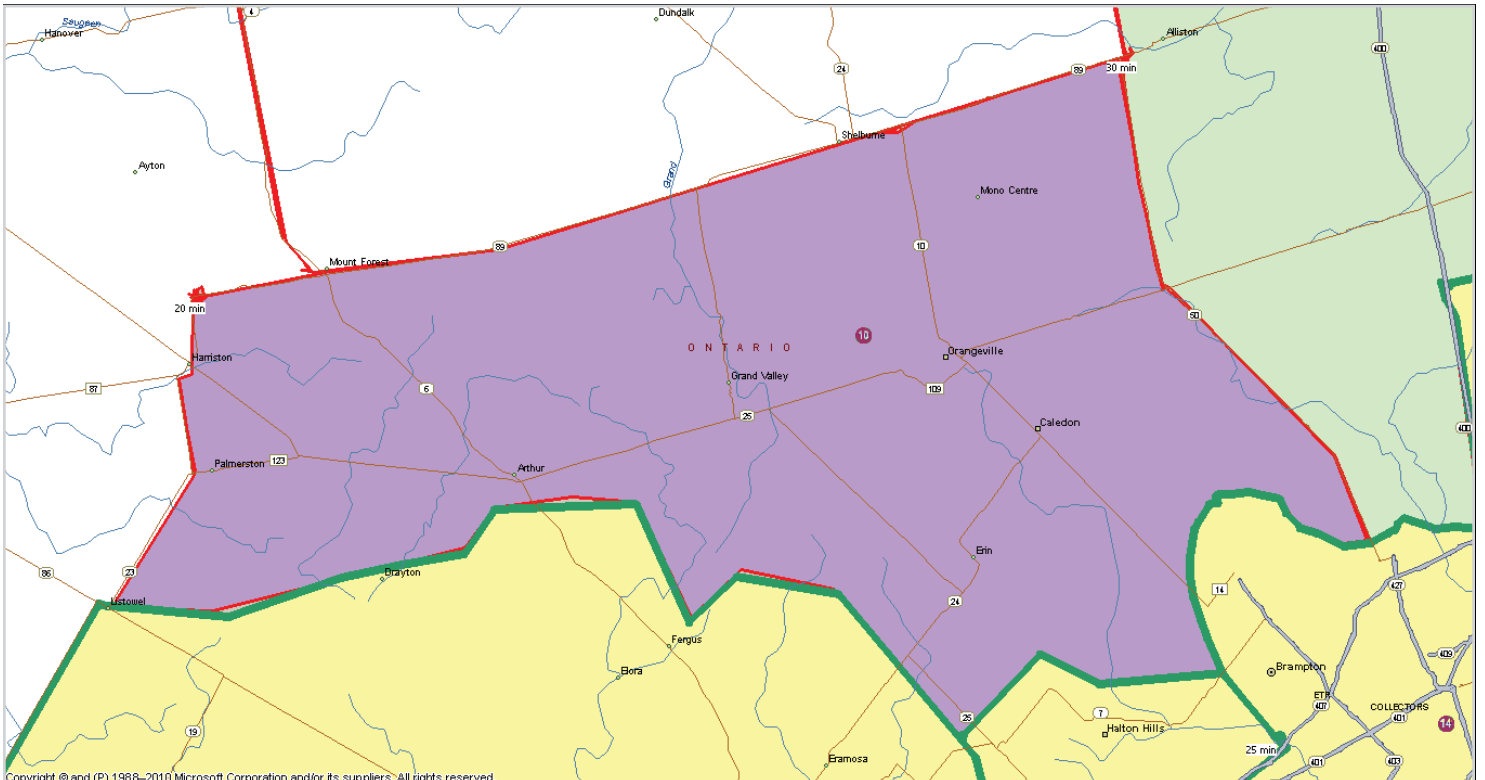

SHIPPING ZONE 7

(Thursday) (C, M) (H, G) (SR, MR, CR, SS, WD) (Hamilton)

SHIPPING ZONE 8

(Monday-Friday) (B, C, M) (H, U, G, E, S) (SR, MR, CR) (Kitchener)

SHIPPING ZONE 9

(3rd Party) (G) (SR, MR, CR) (Kitchener)

SHIPPING ZONE 10

(Thursday) (H, G) (C, M) (SR, MR, CR) (Kitchener)

SHIPPING ZONE 11

(3rd Party) (G) (SR, MR, CR) (Kitchener)

SHIPPING ZONE 12

(Monday-Friday) (B,C,M,HDT,TT) (H,U,G,E,S,T) (SR,MR,CR,SS,ST,WD) (Hamilton)