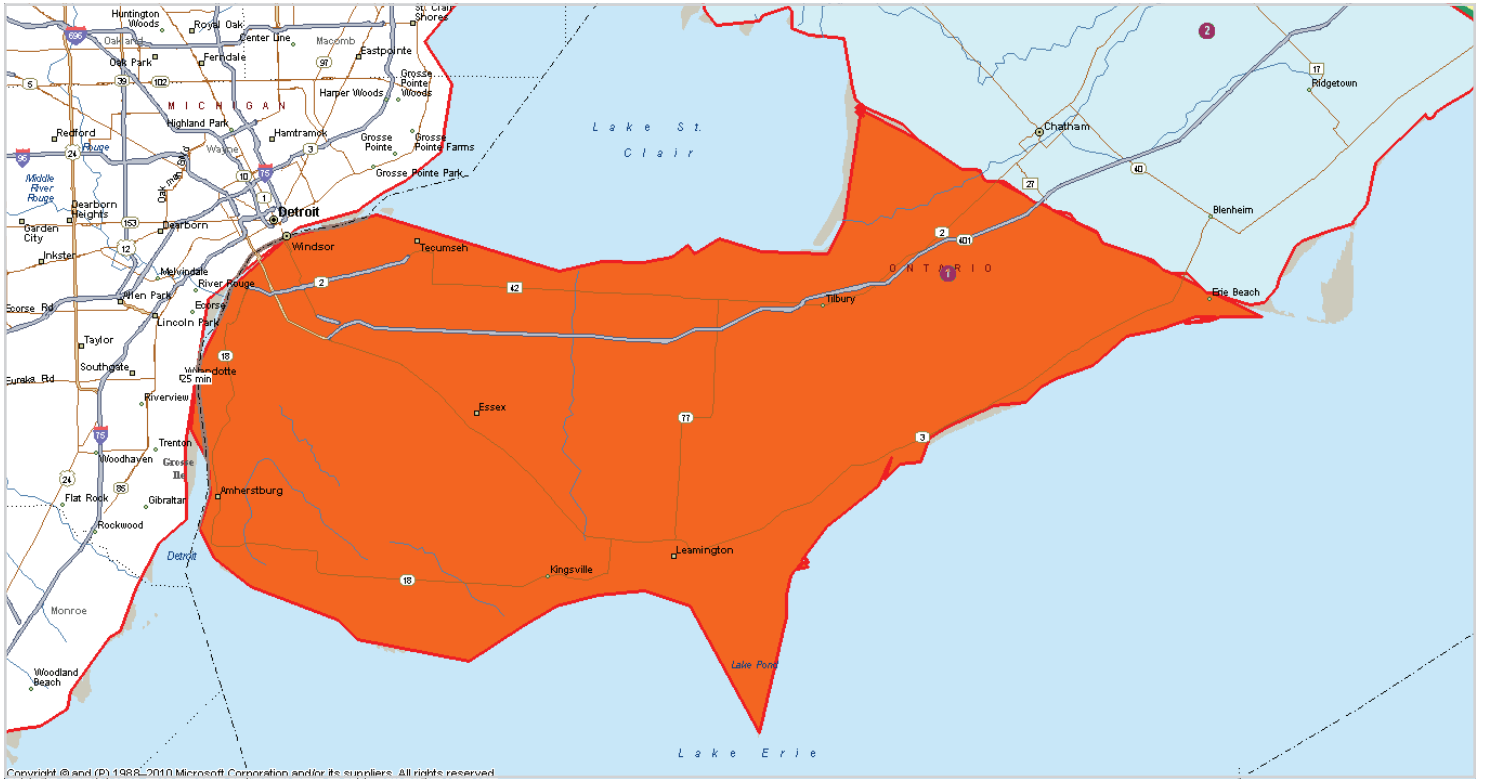

SHIPPING ZONE 1

(Tuesday) (C, M) (H, G) (SR, MR) (Sarnia)

SHIPPING ZONE 2

(Tuesday, Thursday) (H, G) (C, M) (SR, MR, WD) (Sarnia)

SHIPPING ZONE 3

(Monday-Friday) (B, C, M) (H, U, G, E) (SR, MR, WD) (Sarnia)