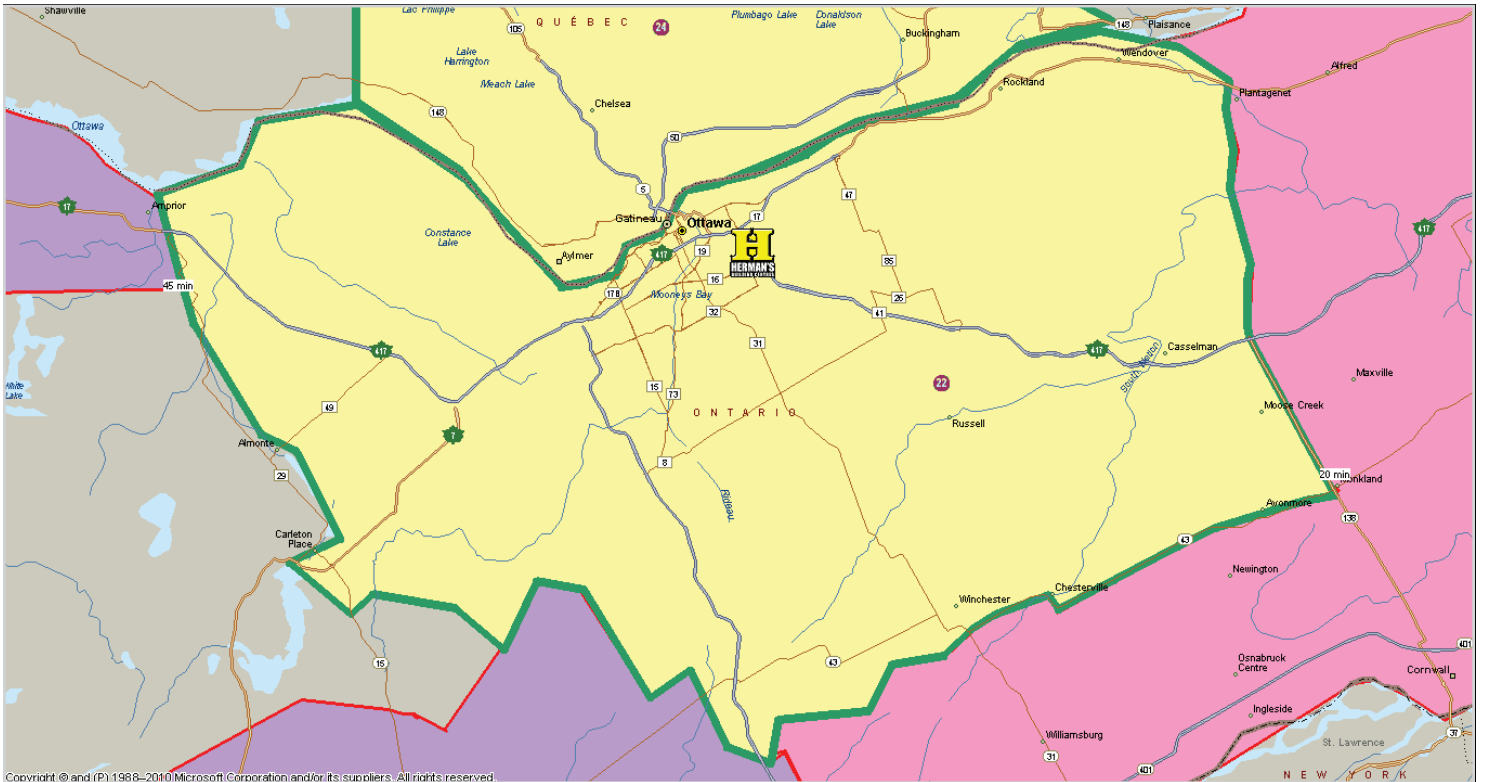

SHIPPING ZONE 22

(Monday-Friday) (B, C, M, HDT) (H, U, G, S) (SR, MR, CR) (Ottawa)