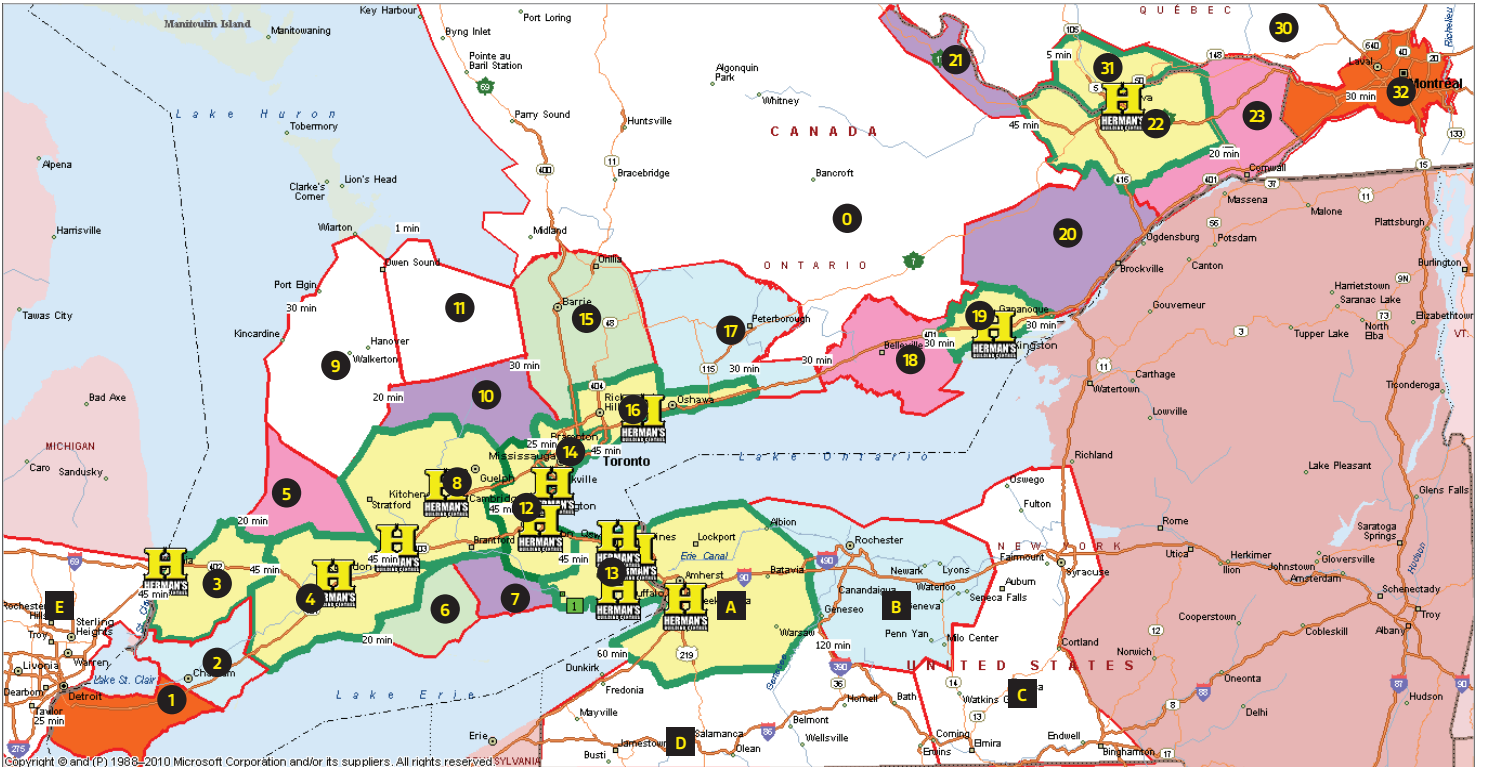

SHIPPING ZONE	DAY	PRIMARY STORE	BACK UP STORE	SERVICE	EQUIPMENT	PRODUCTS	PROV. / STATE	COMMERIAL HUB	LUMBER YARD HUB	TROUGH DAYS	COLOUR	MILK RUN DAYS
CANADA												
0	3rd Party Freight	TBD	TBD	G	3rd Party Freight	SR, MR, CR	Ontario	Oakville	Hamilton	n/a	White	
1	Tue	Sarnia	London	H,G	C,M	SR, MR	Ontario	3rd Party	Hamilton	n/a	Orange	
2	Tue, Thu	Sarnia	London	H,G	C,M	SR, MR	Ontario	3rd Party	Hamilton	n/a	Blue	
3	Mon-Fri	Sarnia	London	H,U,G,E	B,C,M	SR, MR, WD	Ontario	3rd Party	Hamilton	n/a	Yellow	Thu W1
4	Mon-Fri	London	Woodstock	H,U,G,E,S	B,C,M	SR, MR, CR, SS, WD	Ontario	Oakville	Hamilton	n/a	Yellow	Thu W1
5	Wed	Sarnia	London	H,G	C,M	SR, MR	Ontario	Oakville	Hamilton	n/a	Rose	
6	Mon, Wed, Fri	London	Kitchener	H,G,S	B	SR, MR, CR, SS, WD	Ontario	Oakville	Hamilton	n/a	Green	
7	Thu	Hamilton	London	H,G	C,M	SR, MR, CR, SS, WD	Ontario	Oakville	Hamilton	n/a	Purple	Tue W1, Wed W1, Tue W2
8	Mon - Fri	Kitchener	Hamilton	H,U,G,E,S	B,C,M	SR, MR, CR	Ontario	Oakville	Hamilton	n/a	Yellow	Tue W1, Tue W2
9	3rd Party Freight	Kitchener	Woodstock	G	3rd Party	SR, MR, CR	Ontario	Oakville	Hamilton	n/a	White	
10	Thu	Kitchener	Oakville	H,G	C,M	CR, MR, CR	Ontario	Oakville	Hamilton	n/a	Purple	
11	3rd Party Freight	Kitchener	Woodstock	G	3rd Party	SR, MR, CR	Ontario	Oakville	Hamilton	n/a	White	
12	Mon - Fri	Hamilton	Oakville	H,U,G,E,S,T	B,C,M,HDT,TT	SR, MR, CR, SS, ST, WD	Ontario	Oakville	Hamilton	Mon, Thu	Yellow	
13	Mon - Fri	St. Catharines	Hamilton	H,U,G,E,S,T	B,C,M,tt	SR, MR, CR, SS, ST, WD	Ontario	Oakville	Hamilton	Wed	Yellow	Wed W2
14	Mon - Fri	Oakville	Hamilton	H,U,G,E,S	B,C,M, LDT	SR, MR, CR	Ontario	Oakville	Hamilton	n/a	Yellow	Tue W1 & W2, Thu W2, Fri W2
15	Mon, Wed, Fri	Pickering	Oakville	H,G	B,C,M, LDT	SR, MR, CR	Ontario	Pickering	Hamilton	n/a	Green	Wed W1
16	Mon - Fri	Pickering	Oakville	H,U,G,E,S	B,C,M, LDT	SR, MR, CR	Ontario	Pickering	Hamilton	n/a	Yellow	
17	Tue, Thu	Pickering	Kingston	H,G	B,C,M, LDT	SR, MR, CR	Ontario	Pickering	Hamilton	n/a	Blue	
18	Wed	Kingston	Pickering	H,G	C,M	SR, MR, CR, SS	Ontario	Pickering	Hamilton	n/a	Rose	
19	Mon - Fri	Kingston	Ottawa	H,U,G,E	B,C,M	SR, MR, CR, SS	Ontario	Ottawa	Ottawa	n/a	Yellow	Thu W2
20	Thu	Kingston	Ottawa	H,G	C,M	SR, MR, CR, SS	Ontario	Ottawa	Ottawa	n/a	Blue	
21	Thu	Ottawa	N/A	H,G	C,M, HDT	SR, MR, CR	Ontario	Ottawa	Ottawa	n/a	Purple	
22	Mon - Fri	Ottawa	Kingston	H,U,G,E,S	B,C,M,HDT	SR, MR, CR	Ontario	Ottawa	Ottawa	n/a	Yellow	Thu W2, Fri W2
23	Wed	Ottawa	Kingston	H,G	C,M,HDT	SR, MR, CR	Ontario	Ottawa	Ottawa	n/a	Rose	
30	3rd Party Freight	Ottawa	TBD	G	3rd Party	SR, MR, CR	Quebec	Ottawa	Ottawa	n/a	White	
31	Mon - Fri	Ottawa	N/A	G	HDT, M	SR, MR, CR	Quebec	Ottawa	Ottawa	n/a	Yellow	
32	Tue	Ottawa	N/A	G	HDT, M	SR, MR, CR	Quebec	Ottawa	Ottawa	n/a	Orange	
UNITED STATES OF AMERICA												
A	Mon-Fri	Buffalo	N/A	H,U,G,E	B, C, M, LDT,TT	SR, MR, CR, SS, ST, WD	New York	Buffalo	Buffalo	Mon-Fri	Yellow	Fri W1
B	Tue, Thu	Buffalo	N/A	H,G	B, C, M, LDT	SR, MR, CR, SS, WD	New York	Buffalo	Buffalo	n/a	Blue	
C	3rd Party Freight	Buffalo	N/A	G	3rd Party	SR, MR, CR, SS, WD	New York	Buffalo	Buffalo	n/a	White	
D	3rd Party Freight	Buffalo	N/A	G	3rd Party	SR, MR, CR, SS, WD	New York	Buffalo	Buffalo	n/a	White	
E	3rd Party Freight	Sarnia	Buffalo	G	3rd Party	SR, MR, CR, SS, WD	Michigan	Buffalo	Buffalo	n/a	White	

Central Dispatch

Phone: 905-641-0376

E-mail: ccc@hermanssupply.com