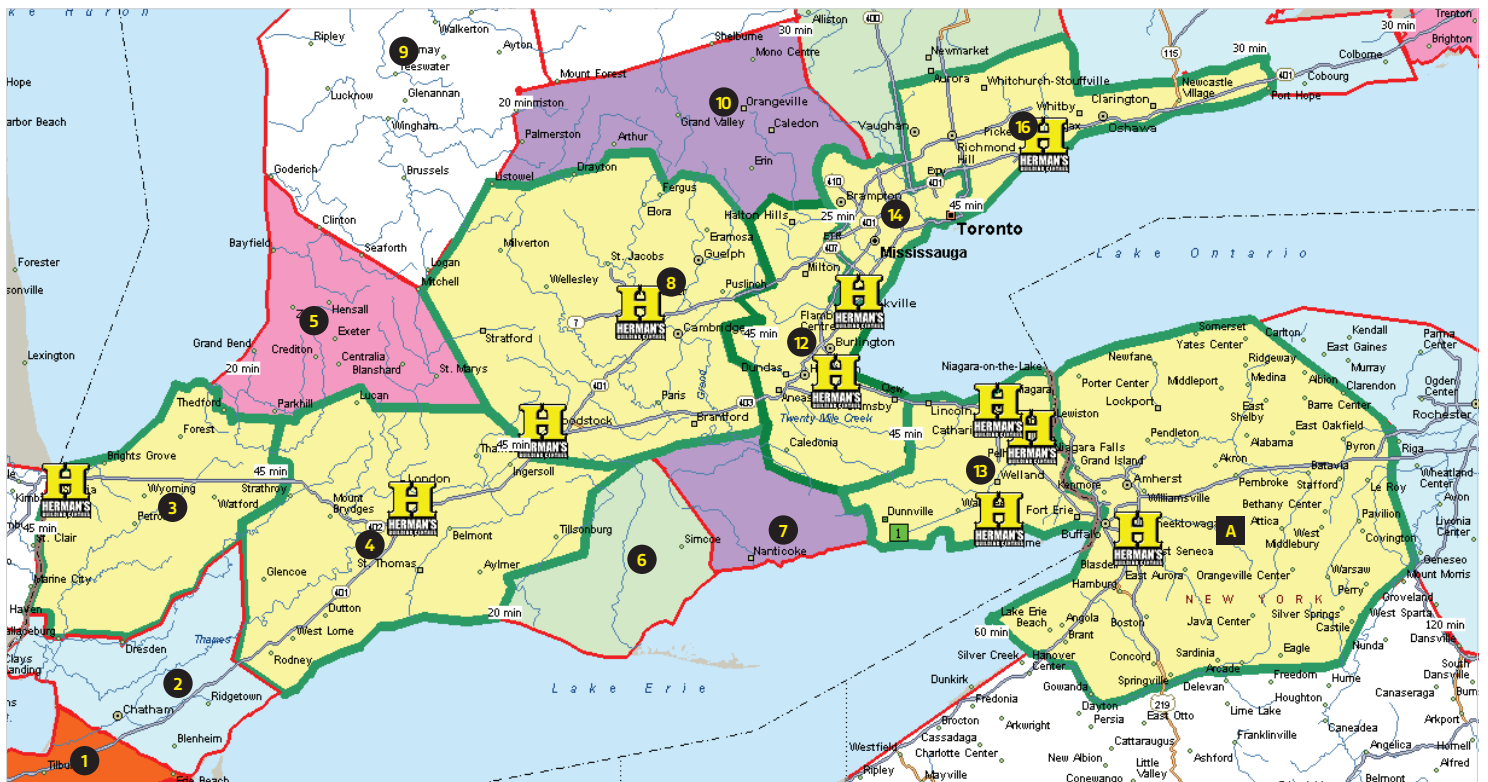

SHIPPING ZONE	DAY	PRIMARY STORE	BACK UP STORE	SERVICE	EQUIPMENT	PRODUCTS	PROV. / STATE	COMMERIAL HUB	LUMBER YARD HUB	TROUGH DAYS	COLOUR	MILK RUN DAYS
CANADA												
0	3rd Party Freight	TBD	TBD	G	3rd Party Freight	SR, MR, CR	Ontario	Oakville	Hamilton	n/a	White	
1	Tue	Sarnia	London	H,G	C,M	SR, MR	Ontario	3rd Party	Hamilton	n/a	Orange	
2	Tue, Thu	Sarnia	London	H,G	C,M	SR, MR	Ontario	3rd Party	Hamilton	n/a	Blue	
3	Mon-Fri	Sarnia	London	H,U,G,E	B,C,M	SR, MR, WD	Ontario	3rd Party	Hamilton	n/a	Yellow	Thu W1
4	Mon-Fri	London	Woodstock	H,U,G,E,S	B,C,M	SR, MR, CR, SS, WD	Ontario	Oakville	Hamilton	n/a	Yellow	Thu W1
5	Wed	Sarnia	London	H,G	C,M	SR, MR	Ontario	Oakville	Hamilton	n/a	Rose	
6	Mon, Wed, Fri	London	Kitchener	H,G,S	B	SR, MR, CR, SS, WD	Ontario	Oakville	Hamilton	n/a	Green	
7	Thu	Hamilton	London	H,G	C,M	SR, MR, CR, SS, WD	Ontario	Oakville	Hamilton	n/a	Purple	Tue W1, Wed W1, Tue W2
8	Mon - Fri	Kitchener	Hamilton	H,U,G,E,S	B,C,M	SR, MR, CR	Ontario	Oakville	Hamilton	n/a	Yellow	Tue W1, Tue W2
9	3rd Party Freight	Kitchener	Woodstock	G	3rd Party	SR, MR, CR	Ontario	Oakville	Hamilton	n/a	White	
10	Thu	Kitchener	Oakville	H,G	C,M	CR, MR, CR	Ontario	Oakville	Hamilton	n/a	Purple	
11	3rd Party Freight	Kitchener	Woodstock	G	3rd Party	SR, MR, CR	Ontario	Oakville	Hamilton	n/a	White	
12	Mon - Fri	Hamilton	Oakville	H,U,G,E,S,T	B,C,M,HDT,TT	SR, MR, CR, SS, ST, WD	Ontario	Oakville	Hamilton	Mon, Thu	Yellow	
13	Mon - Fri	St. Catharines	Hamilton	H,U,G,E,S,T	B,C,M,tt	SR, MR, CR, SS, ST, WD	Ontario	Oakville	Hamilton	Wed	Yellow	Wed W2
14	Mon - Fri	Oakville	Hamilton	H,U,G,E,S	B,C,M, LDT	SR, MR, CR	Ontario	Oakville	Hamilton	n/a	Yellow	Tue W1 & W2, Thu W2, Fri W2
15	Mon, Wed, Fri	Pickering	Oakville	H,G	B,C,M, LDT	SR, MR, CR	Ontario	Pickering	Hamilton	n/a	Green	Wed W1
16	Mon - Fri	Pickering	Oakville	H,U,G,E,S	B,C,M, LDT	SR, MR, CR	Ontario	Pickering	Hamilton	n/a	Yellow	
17	Tue, Thu	Pickering	Kingston	H,G	B,C,M, LDT	SR, MR, CR	Ontario	Pickering	Hamilton	n/a	Blue	
18	Wed	Kingston	Pickering	H,G	C,M	SR, MR, CR, SS	Ontario	Pickering	Hamilton	n/a	Rose	
19	Mon - Fri	Kingston	Ottawa	H,U,G,E	B,C,M	SR, MR, CR, SS	Ontario	Ottawa	Ottawa	n/a	Yellow	Thu W2
20	Thu	Kingston	Ottawa	H,G	C,M	SR, MR, CR, SS	Ontario	Ottawa	Ottawa	n/a	Blue	
21	Thu	Ottawa	N/A	H,G	C,M, HDT	SR, MR, CR	Ontario	Ottawa	Ottawa	n/a	Purple	
22	Mon - Fri	Ottawa	Kingston	H,U,G,E,S	B,C,M,HDT	SR, MR, CR	Ontario	Ottawa	Ottawa	n/a	Yellow	Thu W2, Fri W2
23	Wed	Ottawa	Kingston	H,G	C,M,HDT	SR, MR, CR	Ontario	Ottawa	Ottawa	n/a	Rose	
30	3rd Party Freight	Ottawa	TBD	G	3rd Party	SR, MR, CR	Quebec	Ottawa	Ottawa	n/a	White	
31	Mon - Fri	Ottawa	N/A	G	HDT, M	SR, MR, CR	Quebec	Ottawa	Ottawa	n/a	Yellow	
32	Tue	Ottawa	N/A	G	HDT, M	SR, MR, CR	Quebec	Ottawa	Ottawa	n/a	Orange	
UNITED STATES OF AMERICA												
A	Mon-Fri	Buffalo	N/A	H,U,G,E	B, C, M, LDT,TT	SR, MR, CR, SS, ST, WD	New York	Buffalo	Buffalo	Mon-Fri	Yellow	Fri W1
B	Tue, Thu	Buffalo	N/A	H,G	B, C, M, LDT	SR, MR, CR, SS, WD	New York	Buffalo	Buffalo	n/a	Blue	
C	3rd Party Freight	Buffalo	N/A	G	3rd Party	SR, MR, CR, SS, WD	New York	Buffalo	Buffalo	n/a	White	
D	3rd Party Freight	Buffalo	N/A	G	3rd Party	SR, MR, CR, SS, WD	New York	Buffalo	Buffalo	n/a	White	
E	3rd Party Freight	Sarnia	Buffalo	G	3rd Party	SR, MR, CR, SS, WD	Michigan	Buffalo	Buffalo	n/a	White	

Central Dispatch

Phone: 905-641-0376

E-mail: ccc@hermanssupply.com