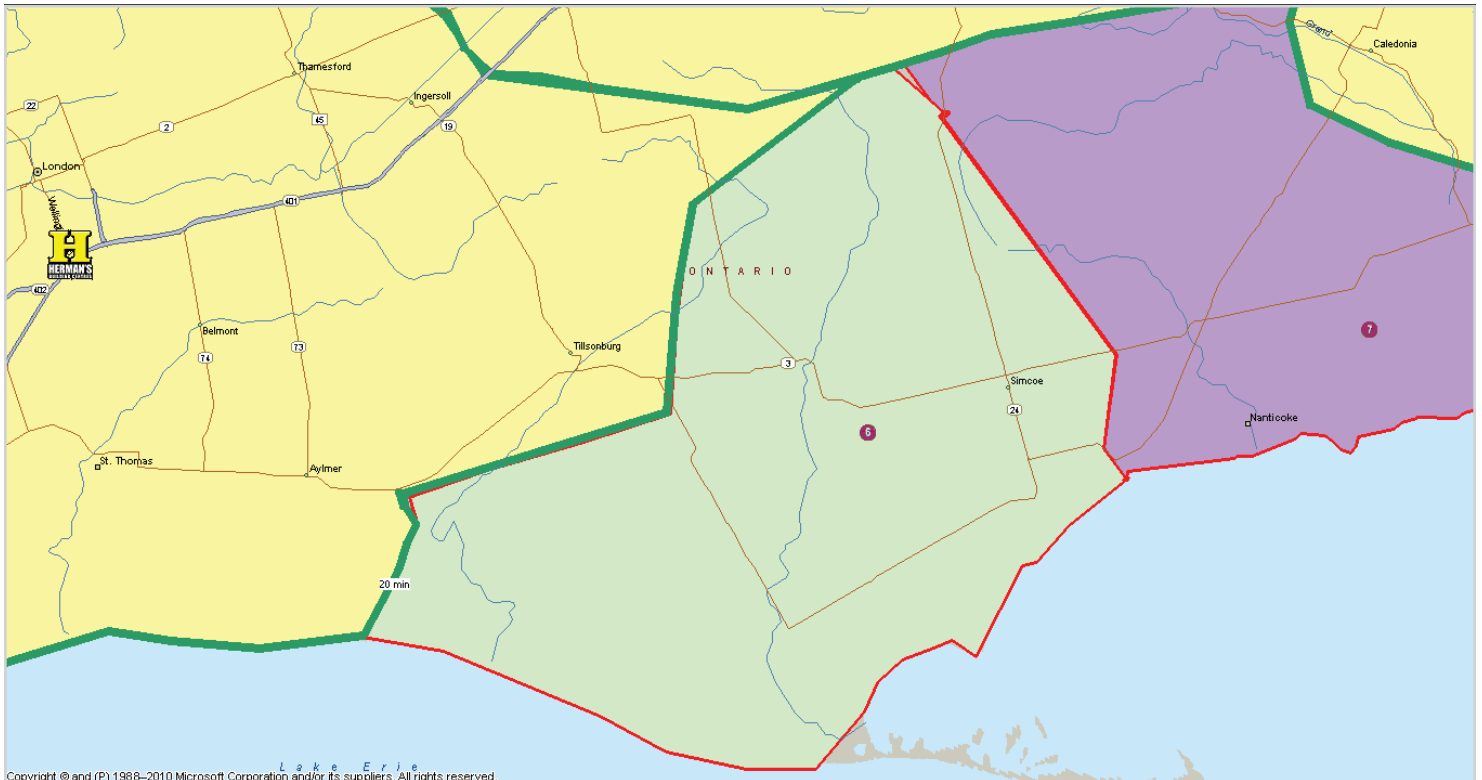

SHIPPING ZONE 1

(Tuesday) (C, M) (H, G) (SR, MR) (Sarnia)

SHIPPING ZONE 2

(Tuesday, Thursday) (H, G) (C, M) (SR, MR, WD) (Sarnia)

SHIPPING ZONE 3

(Monday-Friday) (B, C, M) (H, U, G, E) (SR, MR, WD) (Sarnia)

SHIPPING ZONE 4

(Monday-Friday) (B, C, M) (H, U, G, E, S) (SR, MR, CR, SS, WD) (London)

SHIPPING ZONE 5

(Wednesday) (C, M) (H, G) (SR, MR) (Sarnia)

SHIPPING ZONE 6

(Monday, Wednesday, Friday) (B) (H, G, S) (SR, MR, CR, SS, WD) (London)