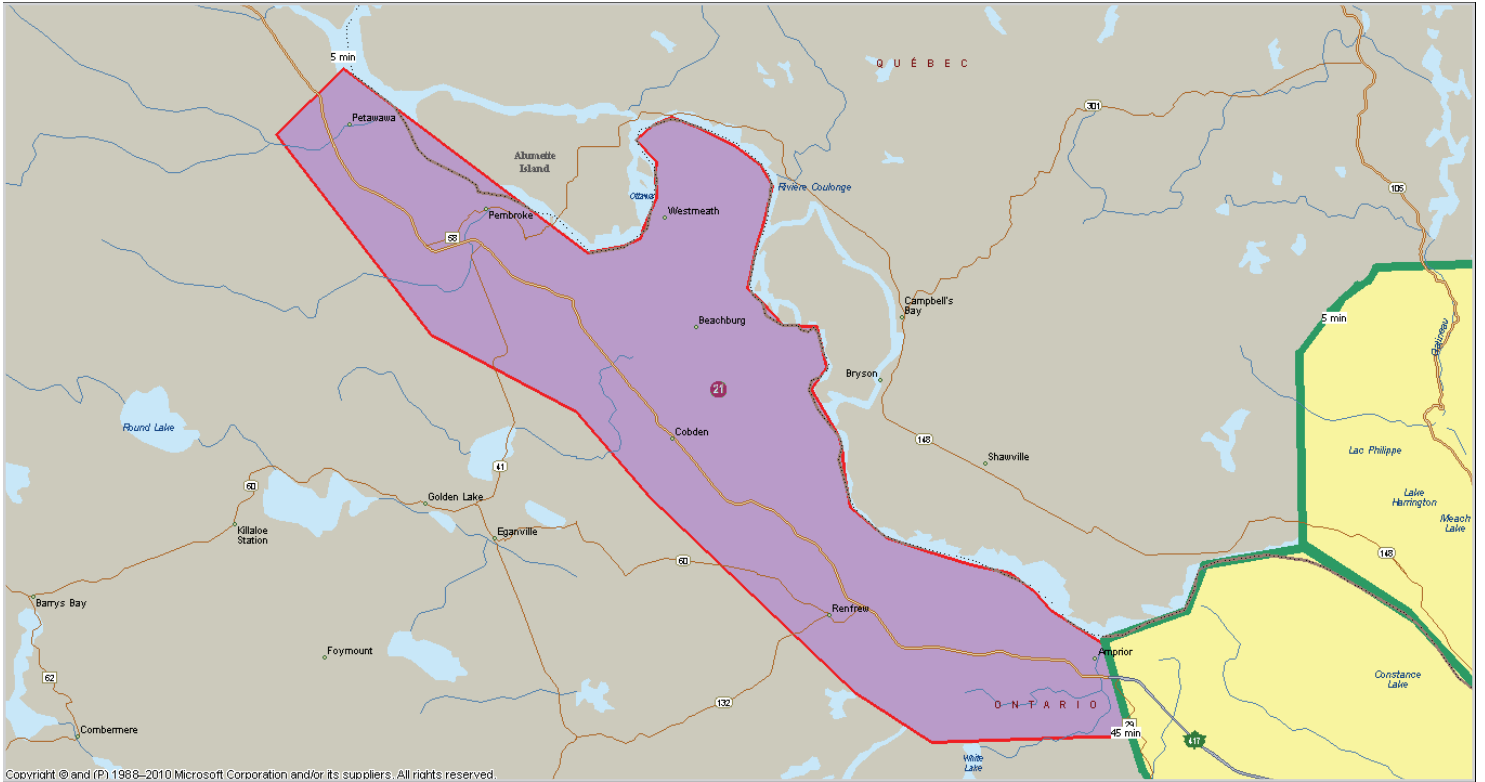

SHIPPING ZONE 21

(Thursday) (C, M, HDT) (H, G) (SR, MR, CR) (Ottawa)