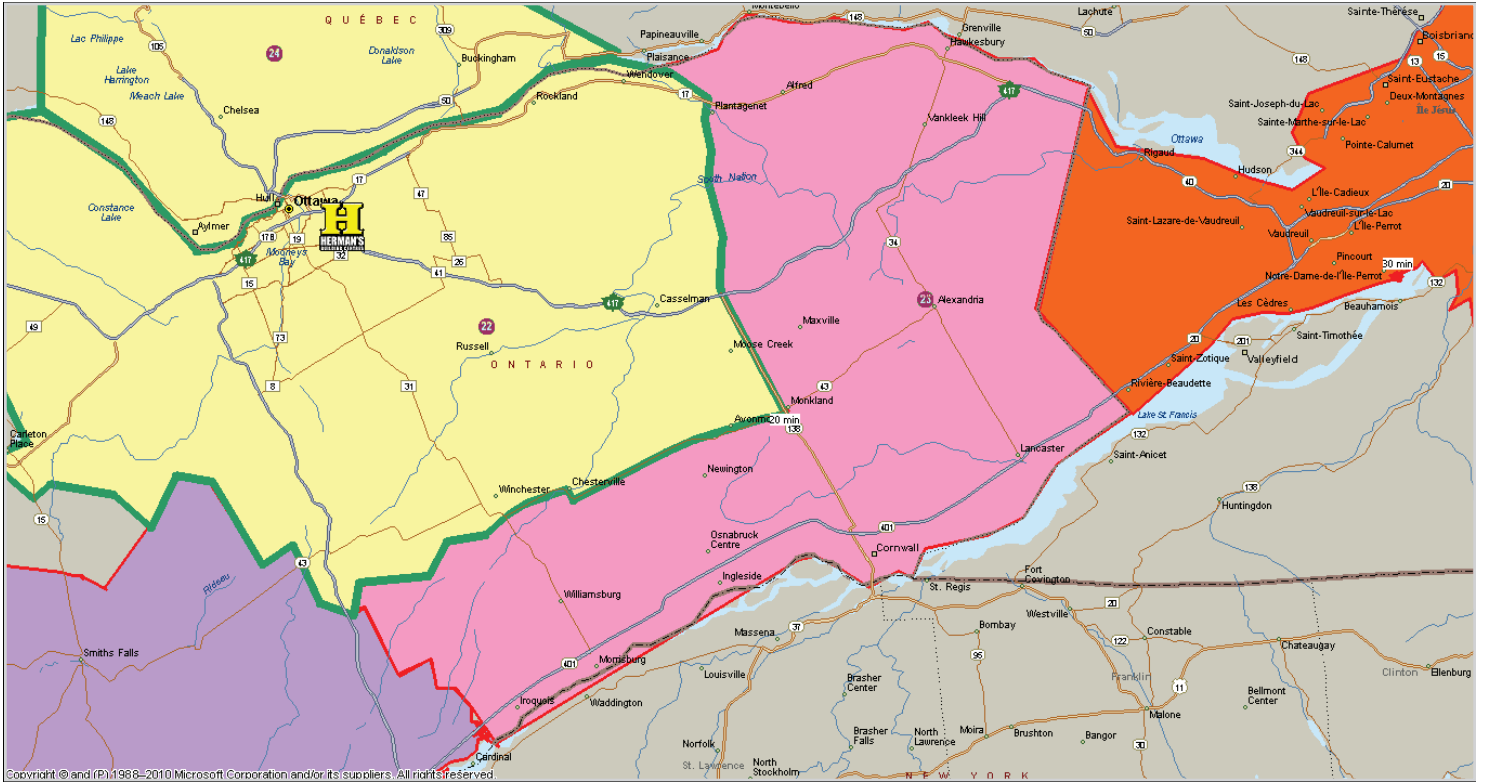

SHIPPING ZONE 23

(Wednesday) (C, M, HDT) (H, G) (SR, MR, CR) (Ottawa)