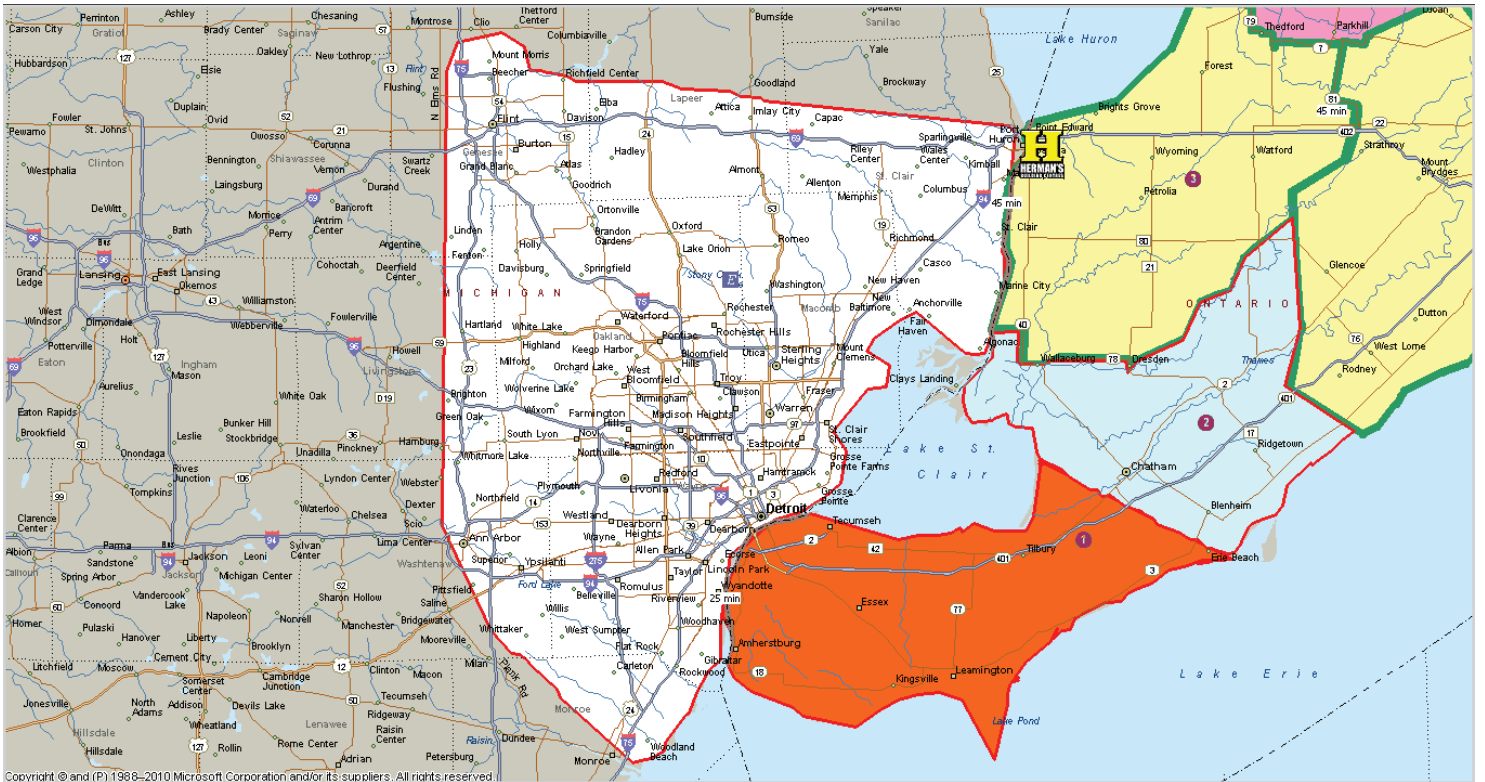

SHIPPING ZONE E

(3rd Party Freight Quote) (SR, MR, CR, SS, WD) (Sarnia)