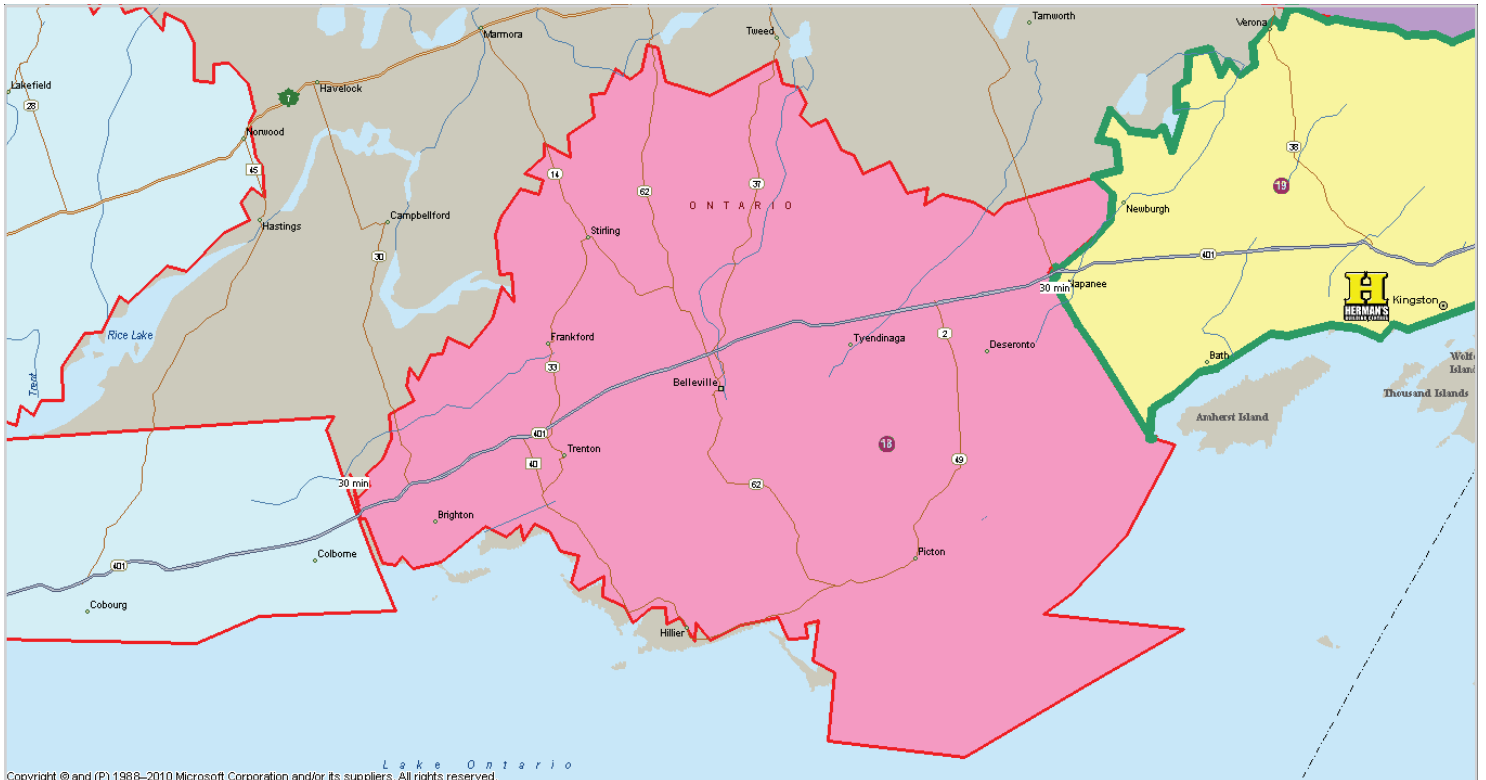

SHIPPING ZONE 16

(Monday-Friday) (B, C, M, LDT) (H, U, G, E, S) (SR, MR, CR) (Pickering)

SHIPPING ZONE 17

(Tuesday, Thursday) (B) (H, G) (SR, MR, CR) (Pickering)

SHIPPING ZONE 18

(Wednesday) (C, M) (H, G) (SR, MR, CR, SS) (Kingston)