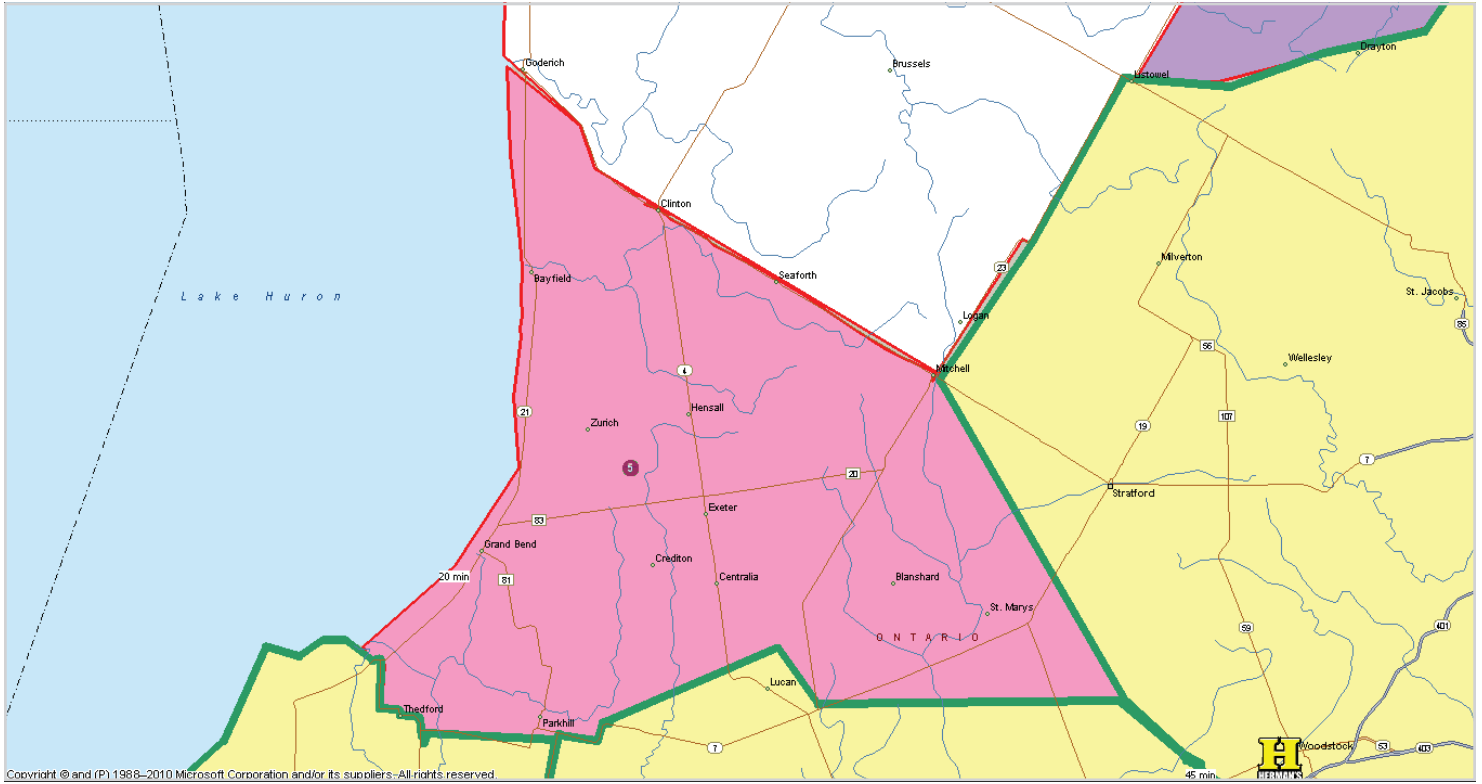

SHIPPING ZONE 1

(Tuesday) (C, M) (H, G) (SR, MR) (Sarnia)

SHIPPING ZONE 2

(Tuesday, Thursday) (H, G) (C, M) (SR, MR, WD) (Sarnia)

SHIPPING ZONE 3

(Monday-Friday) (B, C, M) (H, U, G, E) (SR, MR, WD) (Sarnia)

SHIPPING ZONE 4

(Monday-Friday) (B, C, M) (H, U, G, E, S) (SR, MR, CR, SS, WD) (London)

SHIPPING ZONE 5

(Wednesday) (C, M) (H, G) (SR, MR) (Sarnia)

SHIPPING ZONE 6

(Monday, Wednesday, Friday) (B) (H, G, S) (SR, MR, CR, SS, WD) (London)