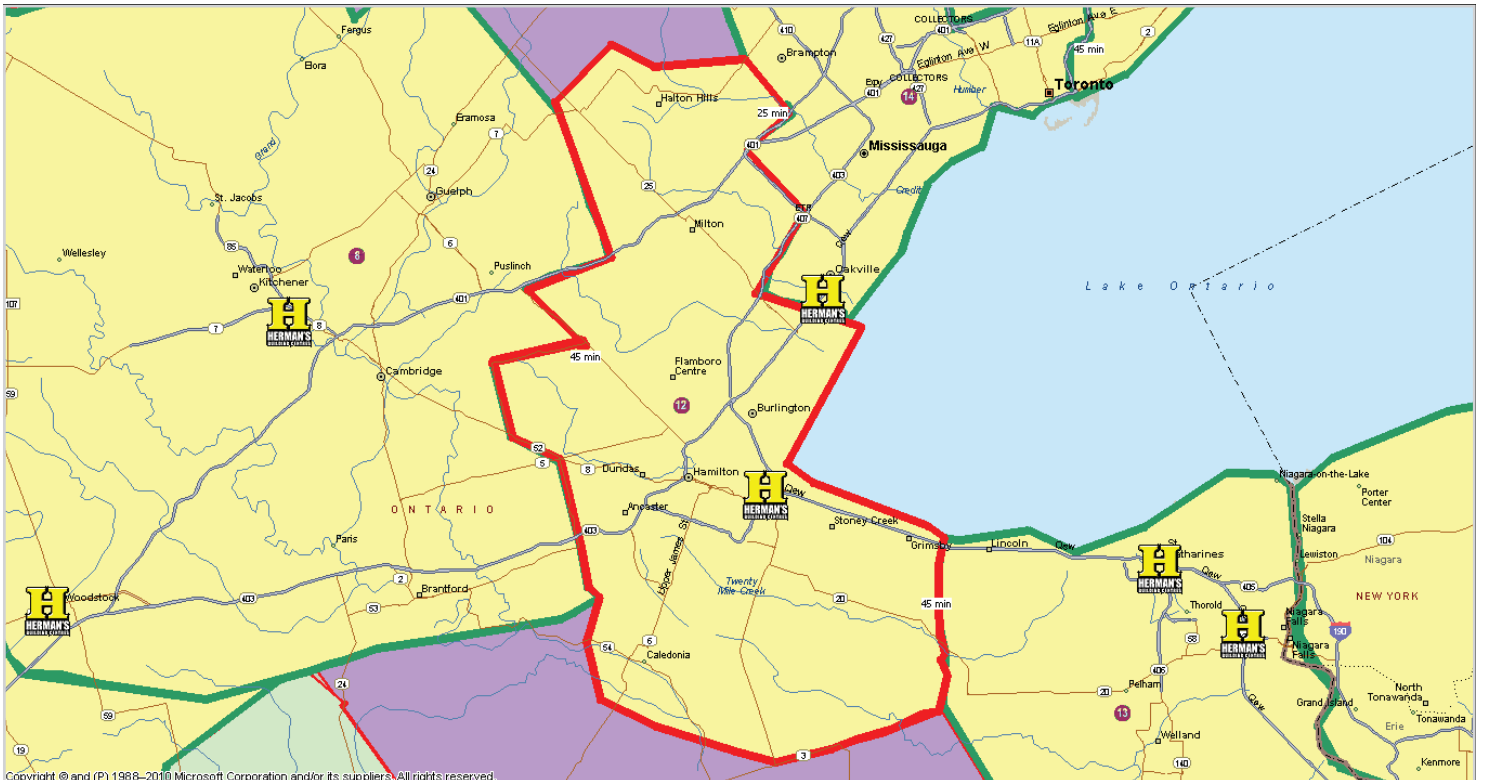

SHIPPING ZONE 10

(Thursday) (H, G) (C, M) (SR, MR, CR) (Kitchener)

SHIPPING ZONE 11

(3rd Party) (G) (SR, MR, CR) (Kitchener)

SHIPPING ZONE 12

(Monday-Friday) (B,C,M,HDT,TT) (H,U,G,E,S,T) (SR,MR,CR,SS,ST,WD) (Hamilton)

SHIPPING ZONE 13

(Monday-Friday) (B, C, M, TT) (H, U, G, E, S, T) (SR, MR, CR) (St Catharines)

SHIPPING ZONE 14

(Monday-Friday) (B, C, M, LDT) (H, U, G, E, S) (SR, MR, CR) (Oakville)

SHIPPING ZONE 15

(Monday, Wednesday, Friday) (B, LDT) (H, G) (SR, MR, CR) (Pickering)

SHIPPING ZONE 16

(Monday-Friday) (B, C, M, LDT) (H, U, G, E, S) (SR, MR, CR) (Pickering)

SHIPPING ZONE 17

(Tuesday, Thursday) (B) (H, G) (SR, MR, CR) (Pickering)

SHIPPING ZONE 18

(Wednesday) (C, M) (H, G) (SR, MR, CR, SS) (Kingston)