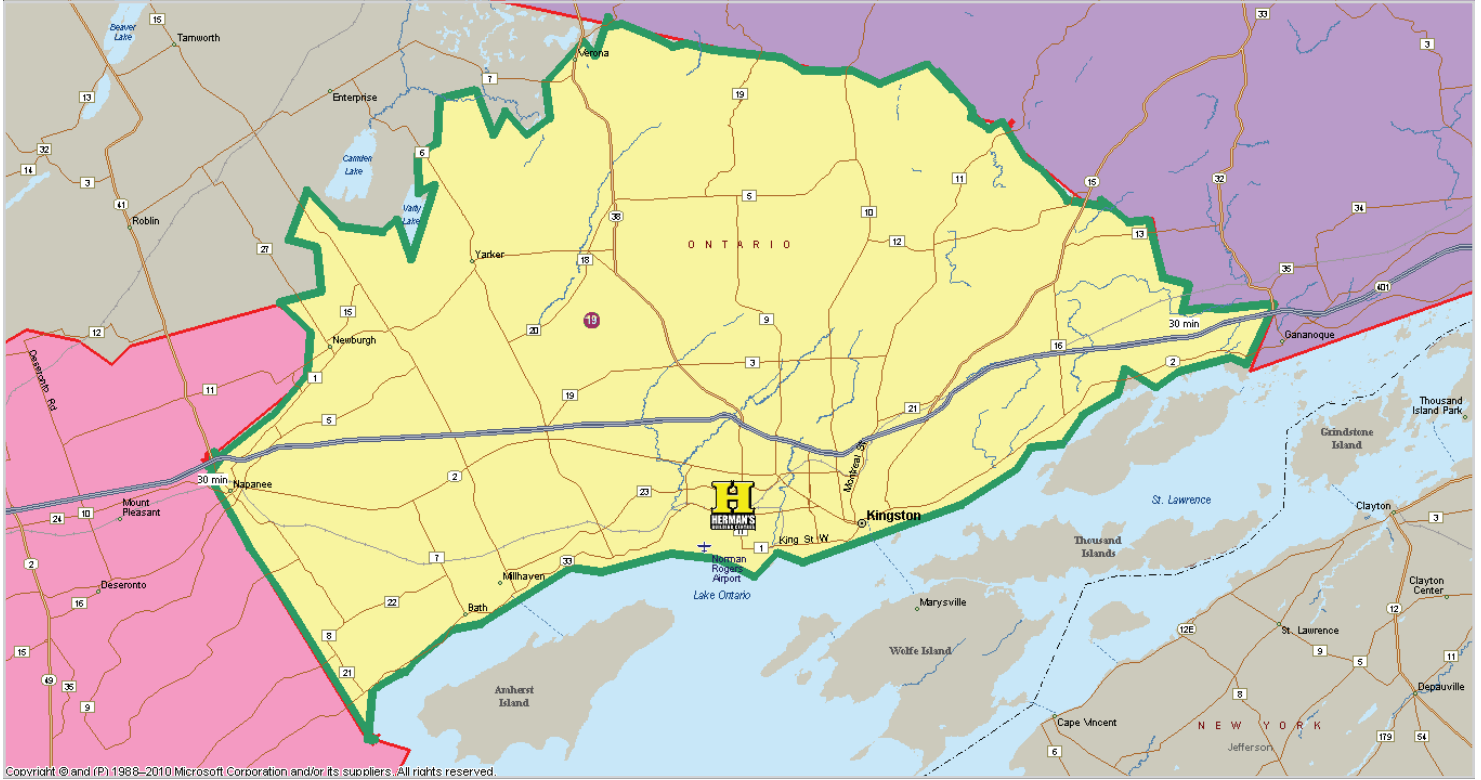

SHIPPING ZONE 19

(Monday-Friday) (B, C, M) (H, U, G, E) (SR, MR, CR, SS) (Kingston)